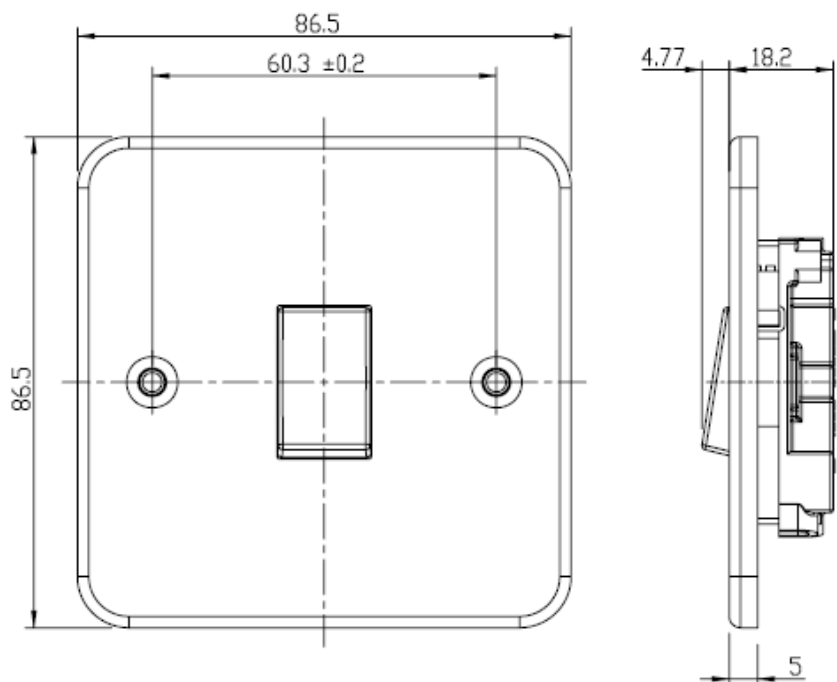

Dimension: 144 x 87 x 50

Material: Mild steel with powder coated

Colour: Gray

Accessory:

13A METALCLAD SINGLE SOCKET RS Stock No.: 768-3501

13A METALCLAD SINGLE SWITCHED SOCKET, WHITE INSERT RS Stock No.: 768-3504

13A METALCLAD TWIN SOCKET RS Stock No.: 768-3508

13A METALCLAD FUSED SPUR UNIT RS Stock No.: 768-3510

13A METALCLAD FUSED & SWITCHED DP SPUR RS Stock No.: 768-3514

13A METALCLAD TWIN SWITCHED SOCKET RS Stock No: 768-3517

20A DP METALCLAD SWITCH WITH NEON RS Stock No.: 768-3520

1 GANG METALCLAD SWITCH RS Stock No.: 768-3523

2 GANG METALCLAD SWITCH RS Stock No.: 768-3526

45A DP METALCLAD SWITCH WITH NEON RS Stock No.: 768-3539