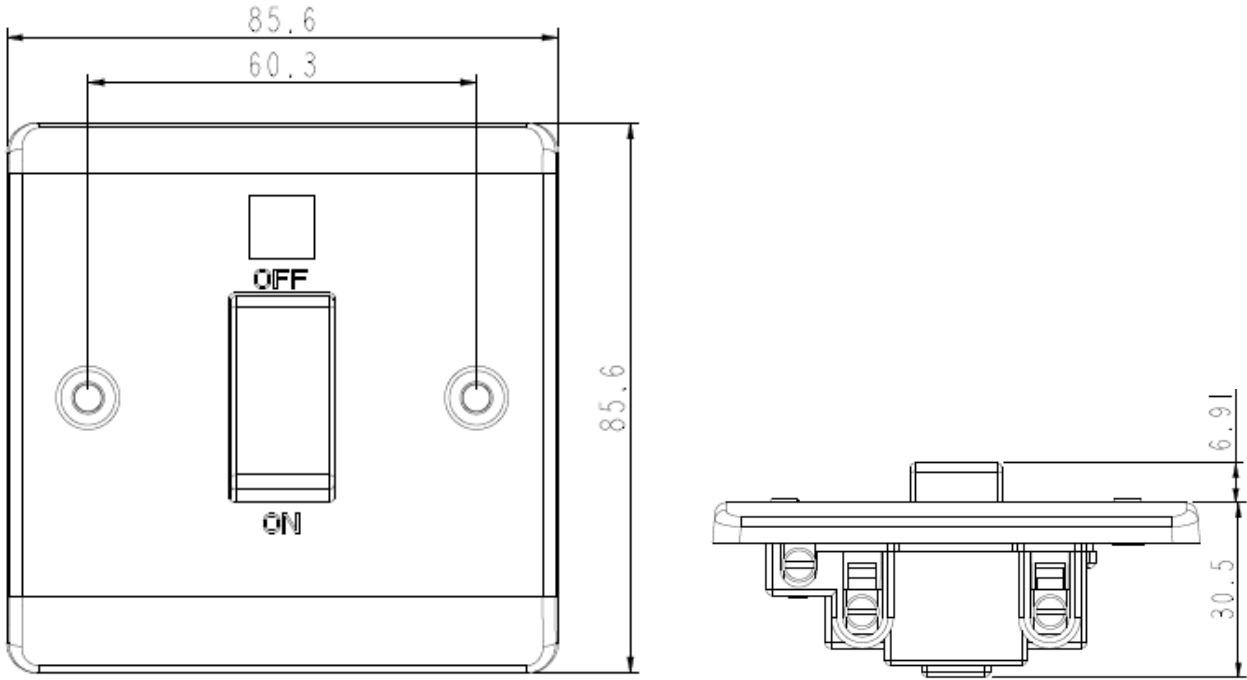

45A DP METALCLAD SWITCH WITH NEON RS Stock No.: 768-3539