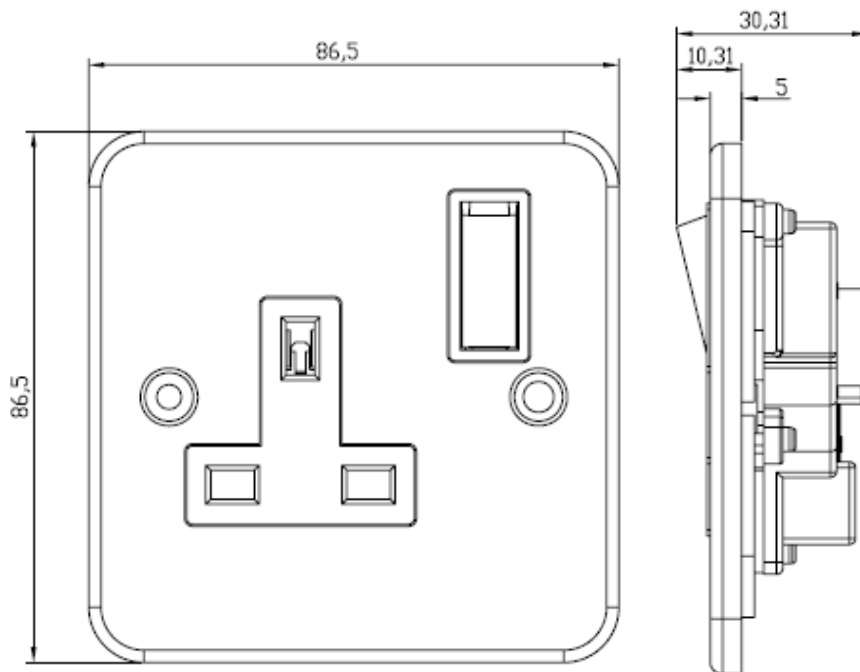

Dimension: 144 x 87 x 50

Material: Mild steel with powder coated

Colour: Gray

Accessory:

13A METALCLAD SINGLE SOCKET RS Stock No.: 768-3501

13A METALCLAD SINGLE SWITCHED SOCKET, WHITE INSERT RS Stock No.: 768-3504

13A METALCLAD TWIN SOCKET RS Stock No.: 768-3508

13A METALCLAD FUSED SPUR UNIT RS Stock No.: 768-3510

13A METALCLAD FUSED & SWITCHED DP SPUR RS Stock No.: 768-3514

13A METALCLAD TWIN SWITCHED SOCKET RS Stock No: 768-3517