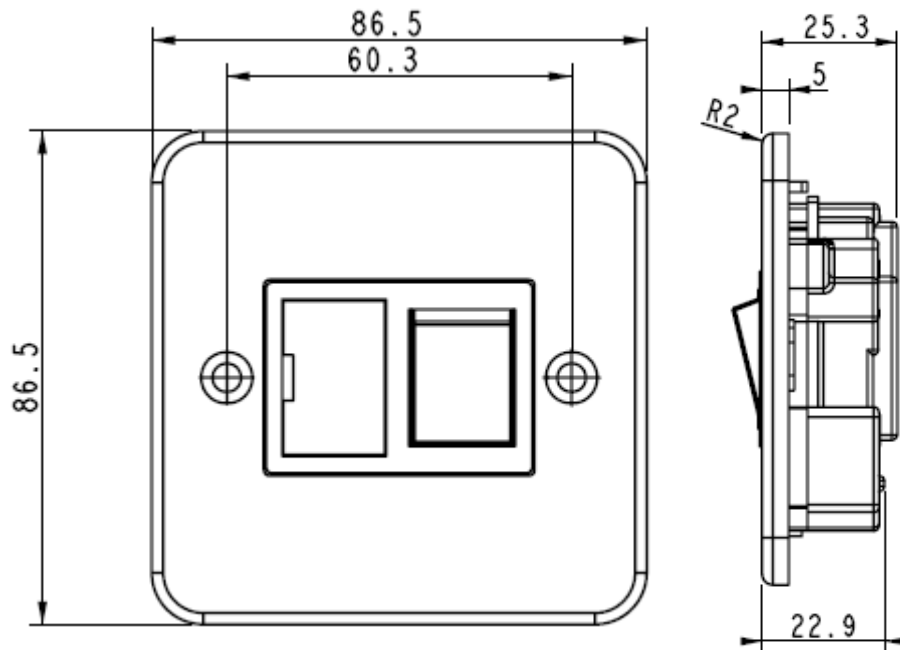

Dimension: 144 x 87 x 50

Material: Mild steel with powder coated

Colour: Gray

Accessory:

13A METALCLAD SINGLE SOCKET RS Stock No.: 768-3501

13A METALCLAD SINGLE SWITCHED SOCKET, WHITE INSERT RS Stock No.: 768-3504

13A METALCLAD TWIN SOCKET RS Stock No.: 768-3508

13A METALCLAD FUSED SPUR UNIT RS Stock No.: 768-3510

13A METALCLAD FUSED & SWITCHED DP SPUR RS Stock No.: 768-3514

13A METALCLAD TWIN SWITCHED SOCKET RS Stock No: 768-3517