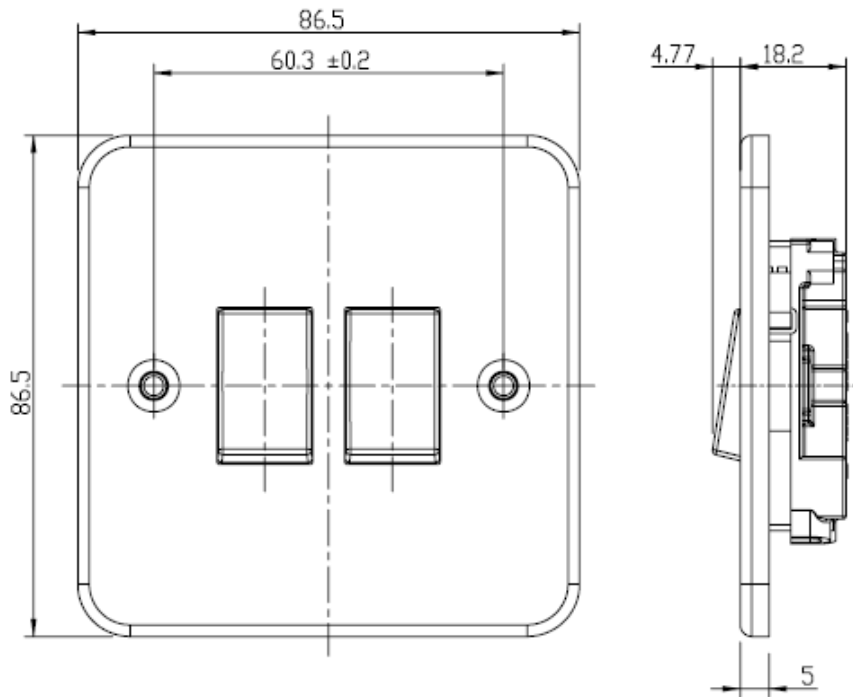

2 GANG METALCLAD SWITCH RS Stock No.: 768-3526