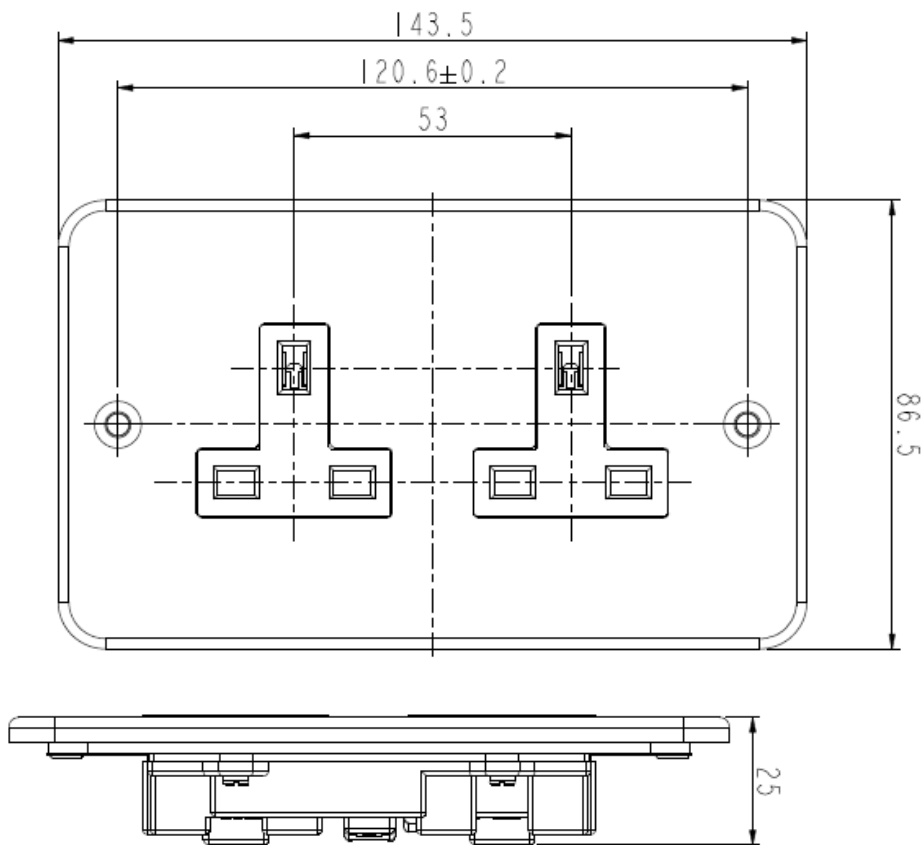

Dimension: 144 x 87 x 50

Material: Mild steel with powder coated

Colour: Gray

Accessory:

13A METALCLAD SINGLE SOCKET RS Stock No.: 768-3501

13A METALCLAD SINGLE SWITCHED SOCKET, WHITE INSERT RS Stock No.: 768-3504

13A METALCLAD TWIN SOCKET RS Stock No.: 768-3508

13A METALCLAD FUSED SPUR UNIT RS Stock No.: 768-3510

13A METALCLAD FUSED & SWITCHED DP SPUR RS Stock No.: 768-3514

13A METALCLAD TWIN SWITCHED SOCKET RS Stock No: 768-3517