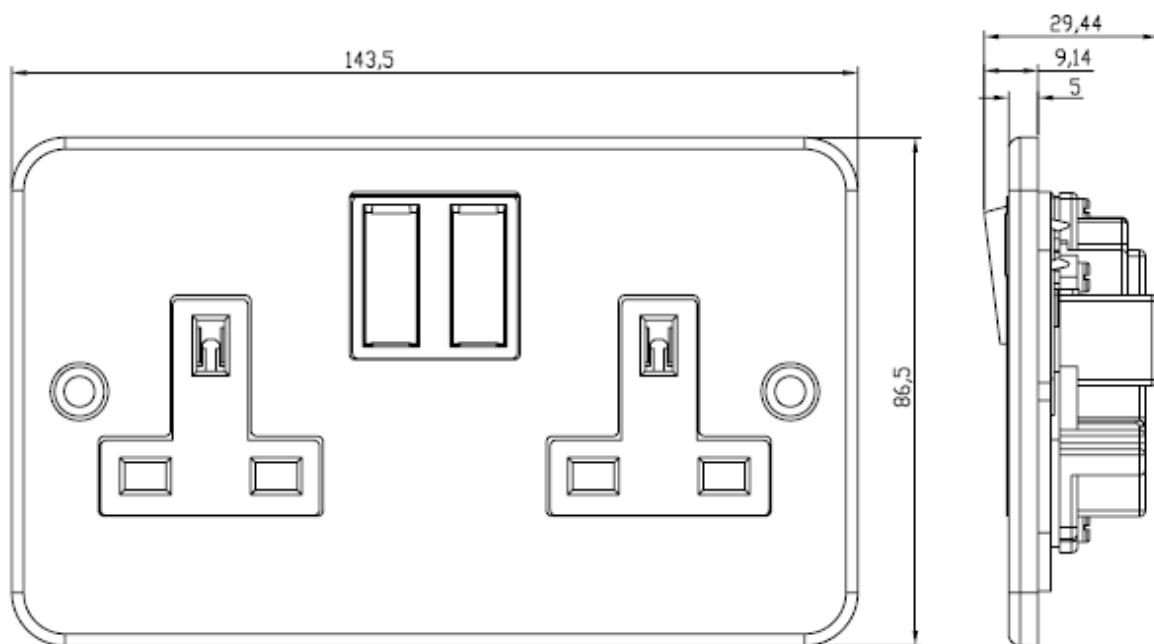

Dimension: 144 x 87 x 50

Material: Mild steel with powder coated

Colour: Gray

Accessory:

13A METALCLAD SINGLE SOCKET RS Stock No.: 768-3501

13A METALCLAD SINGLE SWITCHED SOCKET, WHITE INSERT RS Stock No.: 768-3504

13A METALCLAD TWIN SOCKET RS Stock No.: 768-3508

13A METALCLAD FUSED SPUR UNIT RS Stock No.: 768-3510

13A METALCLAD FUSED & SWITCHED DP SPUR RS Stock No.: 768-3514

13A METALCLAD TWIN SWITCHED SOCKET RS Stock No: 768-3517