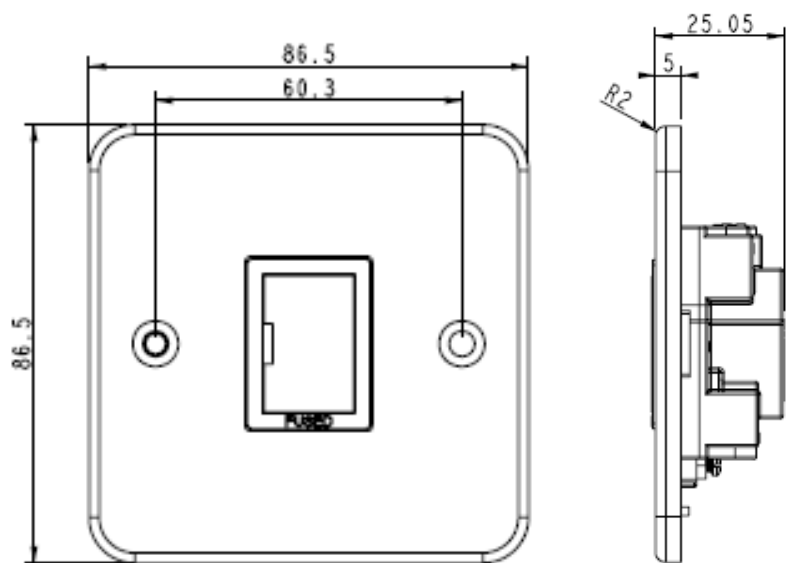

Dimension: 144 x 87 x 50

Material: Mild steel with powder coated

Colour: Gray

Accessory:

13A METALCLAD SINGLE SOCKET RS Stock No.: 768-3501

13A METALCLAD SINGLE SWITCHED SOCKET, WHITE INSERT RS Stock No.: 768-3504

13A METALCLAD TWIN SOCKET RS Stock No.: 768-3508

13A METALCLAD FUSED SPUR UNIT RS Stock No.: 768-3510

13A METALCLAD FUSED & SWITCHED DP SPUR RS Stock No.: 768-3514

13A METALCLAD TWIN SWITCHED SOCKET RS Stock No: 768-3517