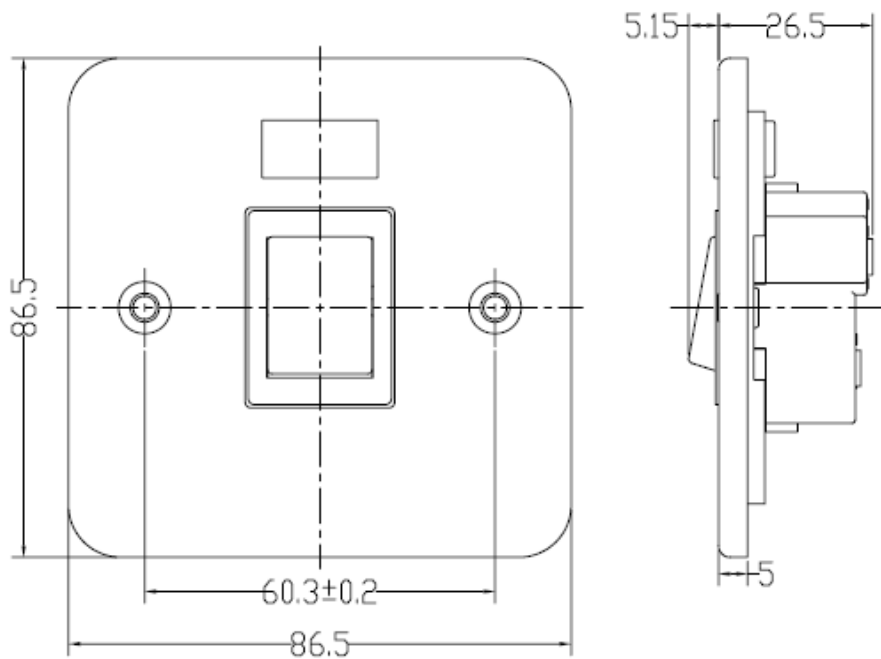

Dimension: 144 x 87 x 50

Material: Mild steel with powder coated

Colour: Gray

Accessory:

13A METALCLAD SINGLE SOCKET RS Stock No.: 768-3501

13A METALCLAD SINGLE SWITCHED SOCKET, WHITE INSERT RS Stock No.: 768-3504

13A METALCLAD TWIN SOCKET RS Stock No.: 768-3508

13A METALCLAD FUSED SPUR UNIT RS Stock No.: 768-3510

13A METALCLAD FUSED & SWITCHED DP SPUR RS Stock No.: 768-3514

13A METALCLAD TWIN SWITCHED SOCKET RS Stock No: 768-3517

20A DP METALCLAD SWITCH WITH NEON RS Stock No.: 768-3520

1 GANG METALCLAD SWITCH RS Stock No.: 768-3523

2 GANG METALCLAD SWITCH RS Stock No.: 768-3526

45A DP METALCLAD SWITCH WITH NEON RS Stock No.: 768-3539