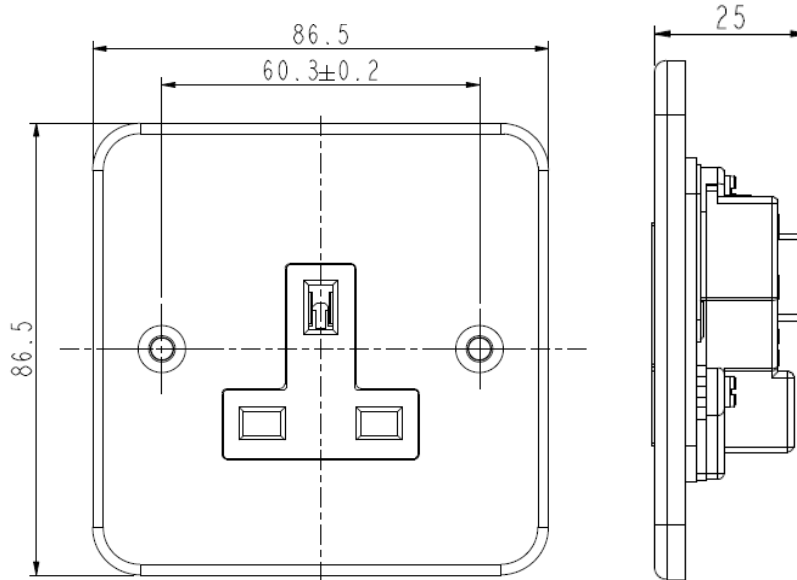

Product Datasheet

ENGLISH

Metalclad 2 Gang Unswitched Socket 13A

Specification:

Socket Type: BS 1363

Voltage Rating: 250V

Current Rating: 13A

Earth Terminal

Dimension: 144 x 87 x 50

Material: Mild steel with powder coated

Colour: Gray

Accessory:

13A METALCLAD SINGLE SOCKET RS Stock No.: 768-3501

13A METALCLAD SINGLE SWITCHED SOCKET, WHITE INSERT RS Stock No.: 768-3504

13A METALCLAD TWIN SOCKET RS Stock No.: 768-3508

13A METALCLAD FUSED SPUR UNIT RS Stock No.: 768-3510

13A METALCLAD FUSED & SWITCHED DP SPUR RS Stock No.: 768-3514

13A METALCLAD TWIN SWITCHED SOCKET RS Stock No: 768-3517