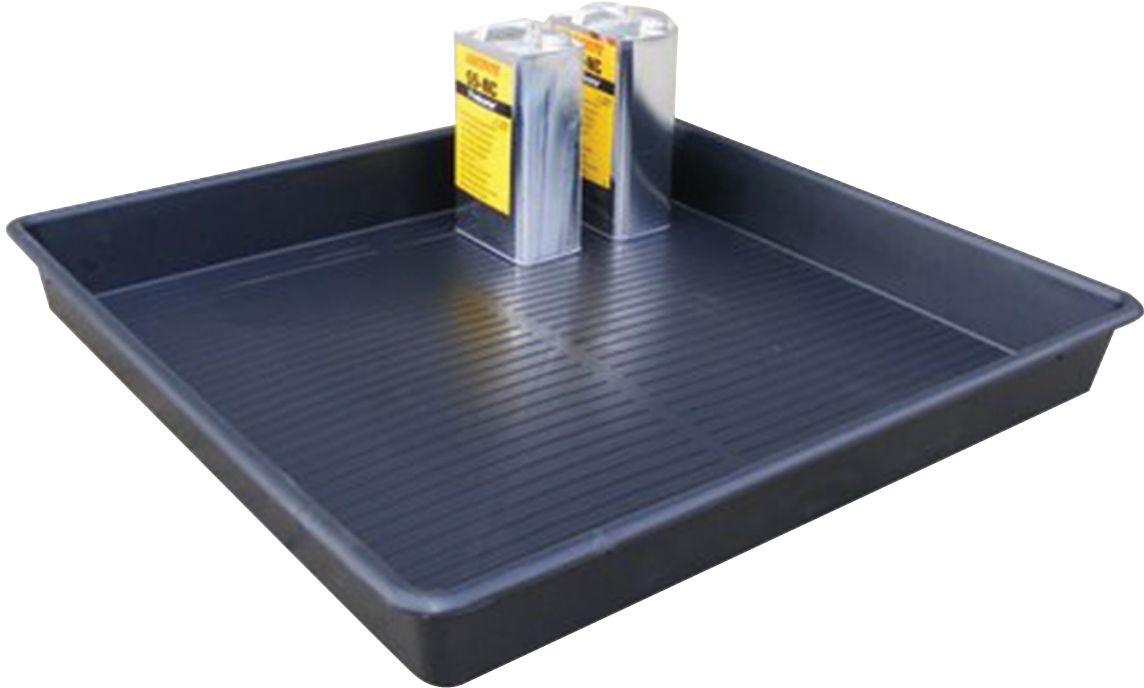

Drip Tray - TT100

A low profile drip tray ideal for use under low machinery or vehicles, this drip tray is manufactured from recycled polypropylene.

SPECIFICATION

Size	L1000mm x W1100mm x H120mm
Capacity	100ltr
Weight	4kg
Colour	Black