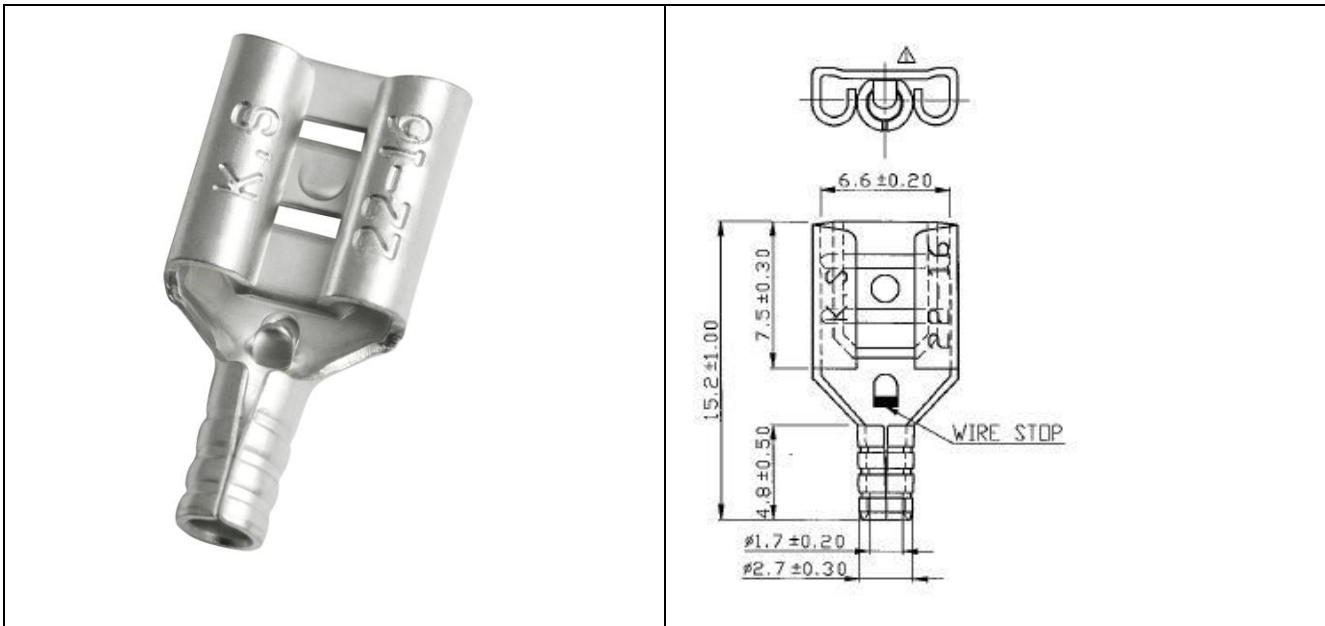

Datasheet

RS PRO NON-INSULATED FEMALE TERMINALS

Stock number: 178-8316

MAXIMUM ELECTRIC CURRENT:

A.W.G.	22	20	18	16
AMP.	3	4	7	10

TERMINAL MATERIAL: BRASS

SURFACE TREATMENT: TIN PLATED

TERMINAL BARREL I.D.: C=1.7MM

WIRE RANGE A.W.G. mm ²	ITEM NO.	NEMA TAB	DIMENSION inch(mm)			
			W	F	L	T
22-16 A.W.G.	178-8316	.032X.250 (0.8X6.35)	0.26	0.295	0.598	0.016
0.5-1.5 mm ²			6.6	7.5	15.2	0.4