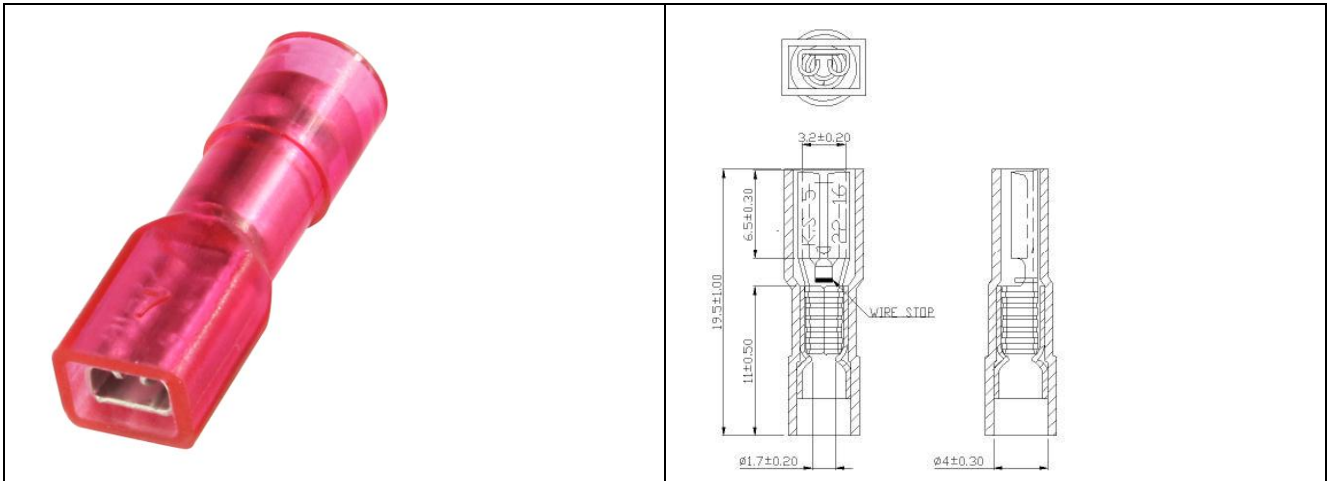

### MAXIMUM ELECTRIC CURRENT:

A.W.G.	22	20	18	16
AMP.	3	4	7	10

MAXIMUM ELECTRICAL RATING: 125° C 600 VOLTS MAX.

INSULATION MATERIAL: PC

TERMINAL MATERIAL: BRASS

INSULATION COLOR: RED

DOUBLE CRIMP: WITH COPPER SLEEVE ON BARREL

TERMINAL BARREL I.D.: C=1.7MM

WIRE RANGE A.W.G. mm <sup>2</sup>	ITEM NO.	NEMA TAB	DIMENSION inch(mm)					
			W	F	L	B	D	T
22-16 A.W.G. 0.5-1.5 mm <sup>2</sup>	<input type="checkbox"/> 178-8292	.020X.110 (0.5X2.8)	0.126 3.2	0.256 6.5	0.768 19.5	0.433 11	0.157 4.000	0.012 0.3