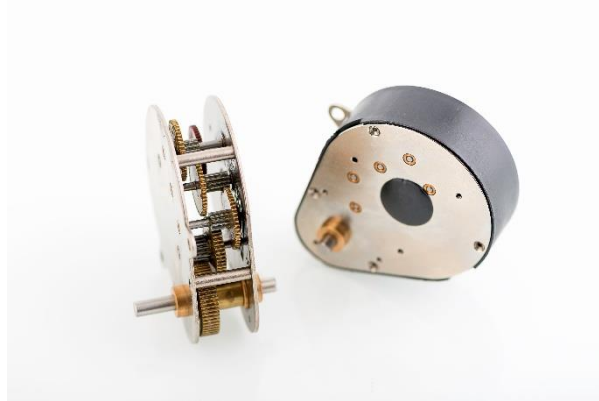

Datasheet

RS PRO Compact Spur Gearbox

Stock No: 336242
440537
336258
336264
336270
336286

Features & Benefits:

- Compact
- Spur Gearbox
- Ratio's available 40:1 – 2560:1
- All metal
- Suitable to fit most small DC motors.

Dimensional line drawings

General Data

RS Pt Number	Ratio	Max Torque	Overall Width	Length	Weight in grams
336242	40:1	0.6 Nm	50.00mm	16.5mm	72 g
440537	80:1	0.6 Nm	50.00mm	16.5mm	74 g
336258	160:1	0.6 Nm	50.00mm	16.5mm	74 g
336264	640:1	0.6 Nm	50.00mm	16.5mm	78 g
336270	1250:1	0.6 Nm	50.00mm	16.5mm	78 g
336286	2560:1	0.6 Nm	50.00mm	16.5mm	80 g