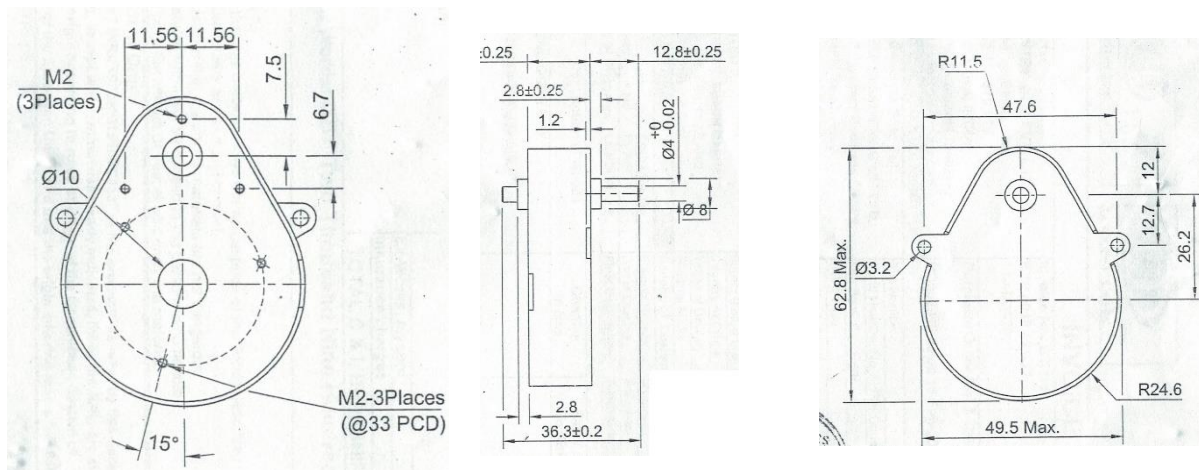

Datasheet

RS PRO Compact Spur Gearbox

Stock No: 336242
440537
336258
336264
336270
336286

Features & Benefits:

- Compact
- Spur Gearbox
- Ratio's available 40:1 – 2560:1
- All metal
- Suitable to fit most small DC motors.

Dimensional line drawings

General Data

RS Pt Number	Ratio	Max Torque	Overall Width	Length	Weight in grams
336242	40:1	0.6 Nm	50.00mm	16.5mm	72 g
440537	80:1	0.6 Nm	50.00mm	16.5mm	74 g
336258	160:1	0.6 Nm	50.00mm	16.5mm	74 g
336264	640:1	0.6 Nm	50.00mm	16.5mm	78 g
336270	1250:1	0.6 Nm	50.00mm	16.5mm	78 g
336286	2560:1	0.6 Nm	50.00mm	16.5mm	80 g