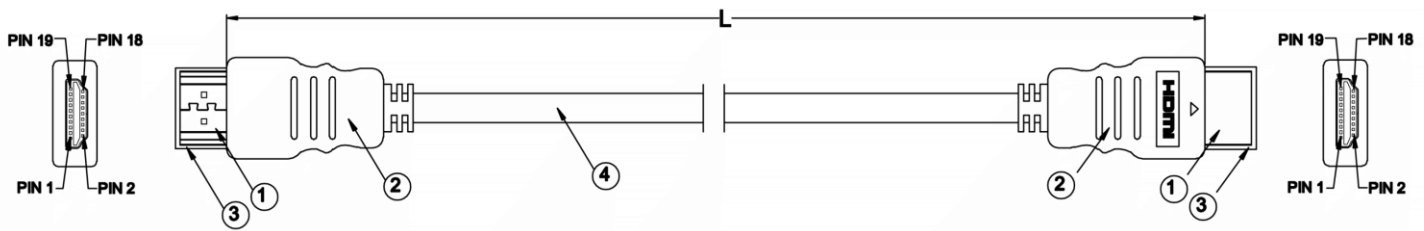

Datasheet

RS PRO 0.5mtr HDMI M-M High Speed with Ethernet Cable Black - 5 Pack

Stock number: 2527112

EN

The RSPRO 0.5 metre male to male HDMI HS+E cable has a black PVC jack and an outer diameter of 6mm. The connectors have a gold flash covering to prevent corrosion and come with dust caps to protect the connectors while not in use. The connector hoods are also made of black PVC with a small foot print of 19.44mm wide and 11mm high.

4	CABLE SPEC:(0.254mmCCS*1Pair+0.254mmCCS D.W.+AL+MY)*5+0.254mmCCS*4C+0.254mmCCS D.W.+AL+16*6*0.12mmAL-Mg Braiding)*1C O.D:6.0mm BLACK PVC JACKET
3	Plastic Cap
2	PVC - BLACK
1	HDMI Plug - Gold Plated

RoHS / REACH / CE /UKCA