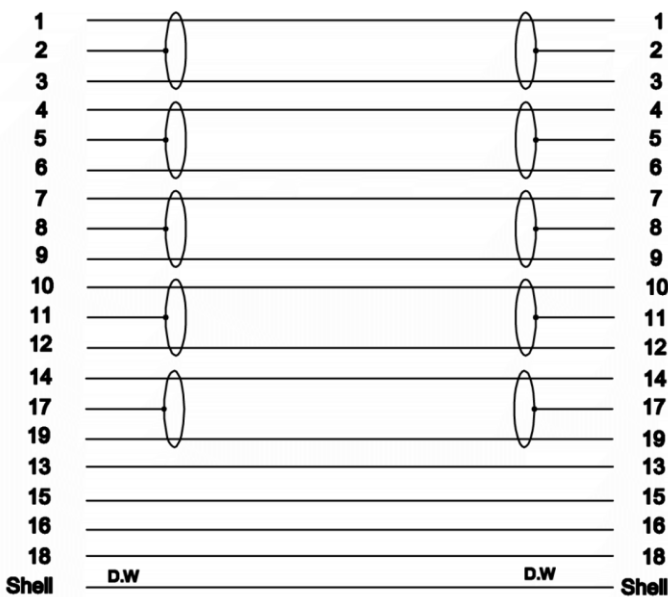

Datasheet

RS PRO 0.5mtr HDMI M-M High Speed with Ethernet Cable Black - 5 Pack

Stock number: 2527112

EN

The RSPRO 0.5 metre male to male HDMI HS+E cable has a black PVC jack and an outer diameter of 6mm. The connectors have a gold flash covering to prevent corrosion and come with dust caps to protect the connectors while not in use. The connector hoods are also made of black PVC with a small foot print of 19.44mm wide and 11mm high.

4	CABLE SPEC:(0.254mmCCS*1Pair+0.254mmCCS D.W.+AL+MY)*5+0.254mmCCS*4C+0.254mmCCS D.W.+AL+16*6*0.12mmAL-Mg Braiding)*1C O.D:6.0mm BLACK PVC JACKET
3	Plastic Cap
2	PVC - BLACK
1	HDMI Plug - Gold Plated

RoHS / REACH / CE /UKCA