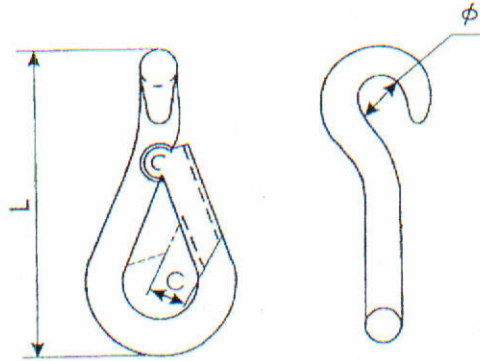

### Product Details

RS Pro chain link is made of steel with galvanised finish.

### Features and Benefits

- Sizes are link diameter x O/A length
- Swivel spring hooks
- Comes in zinc plated steel finish

### Specifications:

Finish	Bright Zinc Plated
Link Diameter	5.8 mm
Link Length	75 mm
Material	Steel
Type	Chain Link

# Spring Hooks

R.S. Reference Number	O-J	Dimensions mm			Finish
		L	C	φ	
470-743	SPC055Z	56	5.5	7.5	Bright Zinc Plated
470-777	SPC060Z	64	6.5	9	Bright Zinc Plated
470-771	SPC080Z	83	10.5	12.5	Bright Zinc Plated
470-733	SPC090Z	101	11	14	Bright Zinc Plated