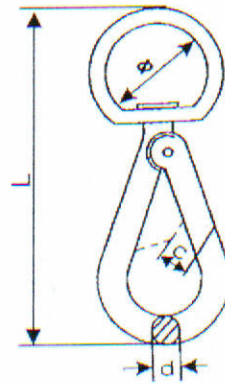

### Features and Benefits

- Sizes are link diameter x O/A length
- Swivel spring hooks
- Comes in zinc plated steel finish

### Specifications:

Finish	Bright Zinc Plated
Link Diameter	5.8 mm
Link Length	75 mm
Material	Steel
Type	Chain Link

# Spring Hooks

R.S. Reference Number	O-J	Dimensions mm			Finish
		L	C	φ	
470-743	SPC055Z	56	5.5	7.5	Bright Zinc Plated
470-777	SPC060Z	64	6.5	9	Bright Zinc Plated
470-771	SPC080Z	83	10.5	12.5	Bright Zinc Plated
470-733	SPC090Z	101	11	14	Bright Zinc Plated

# Swivel Spring Hooks

R.S. Reference Number	O-J	Dimensions mm				Finish
		L	d	c	φ	
470-755	SPS055Z	66	5.5	6	15.5	Bright Zinc Plated
470-765	SPS060Z	75	5.8	7	15.5	Bright Zinc Plated
N/A	SPS080Z	88	6.7	7	20	Bright Zinc Plated
470-761	SPS090Z	102	7.9	9	22	Bright Zinc Plated
470-749	SPS100Z	108	8.8	11	24	Bright Zinc Plated
470-759	SPS115Z	115	9.4	11	24	Bright Zinc Plated