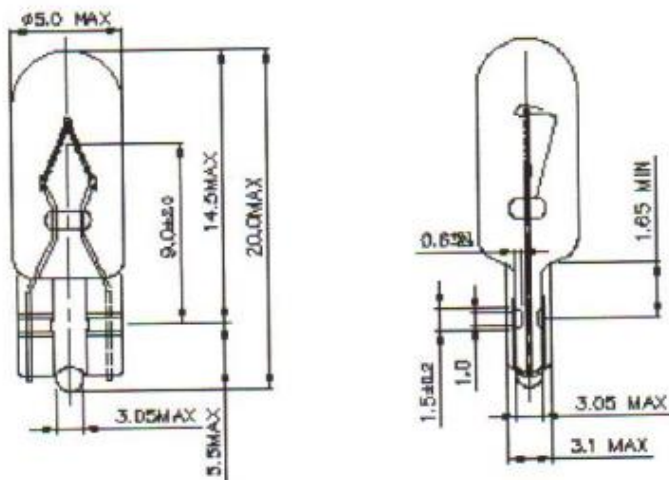

Datasheet

Wedge Filament Indicator Lamp, Clear, 12 V, 50 mA, 5000h

RS Stock number [655-9700](#)

Dimensions: mm

Specifications

Structure

- Bulb Type: T1 1/2 Clear
- Bulb Diameter: $\varnothing 5.0$ Max
- Length: 20.0 Max
- Base Type: Wedge Base

Design Characteristics

- Voltage: 12V
- Amperage: 50mA \pm 10%
- Filament Type: Vacuum Type
- Luminous Flux: 1.9Lm \pm 20%
- Life Hours: 5000Hrs