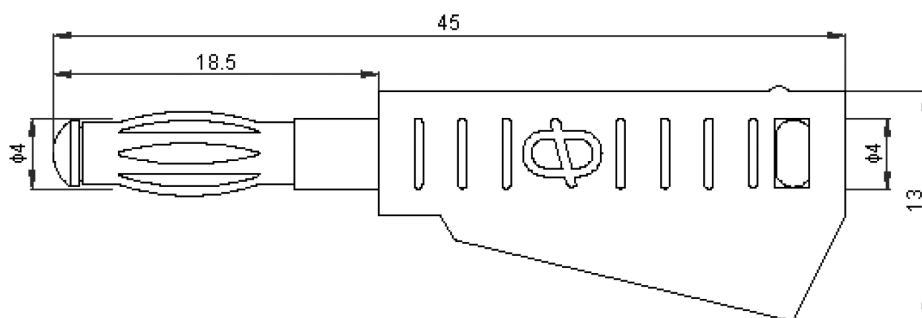

Banana Plug

Specifications:

Connector Type	: Banana
Gender	: Plug
Contact Termination	: Solder
Connector Mounting	: Cable
Voltage Rating	: 30V AC
Material	: Brass body steel spring nickel plated with ABS housing.

Dimensions : Millimetres

Part Number Table

Description	Colour	Part Number
Plug, 4mm	Red	A-1.107.R
	Black	A-1.107.B