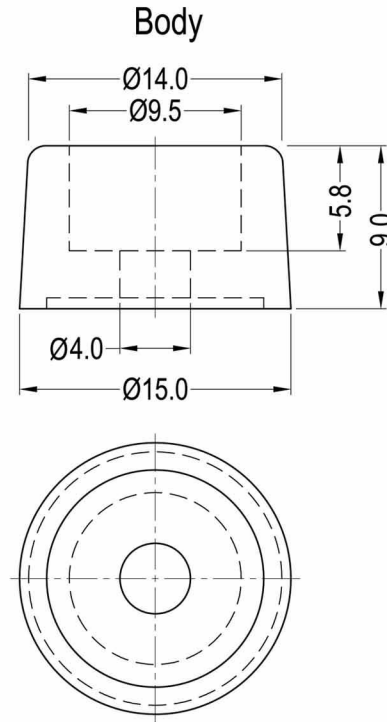

# RS PRO Fast Foot 1 to 2mm thick

Stock number: 172-0871

EN

DIMENSIONS	TOLERANCE
<4mm	±0.15
4mm~15mm	±0.20
15mm~30mm	±0.30
30mm~50mm	±0.50
50mm~100mm	±1.00

REVISIONS			
REV	DESCRIPTION	DATE	BY
01	NEW DRAWING	2016-9-16	Jack Xu

**NOTES:**

- 1.MATERIAL: TPV UL94 HB(Body)  
PA6 UL94 V2(Rivet)
- 2.Hole:Ø4.1~4.2mm  
Panel Thickness:1.0~2.0mm  
Mounting Rivet R4070B

Unit:mm

	SCALE	2:1	PART NAME	Soft Fast Foot
	COLOR	BLACK	PART NO.	172-0871
	DRAWN	ALEX	MATERIAL	SEE NOTES
	CHECK	JACK	DRAWING NO.	KS180714-1
	APPROVED	FRED	DRAWING DATE	2016-9-16