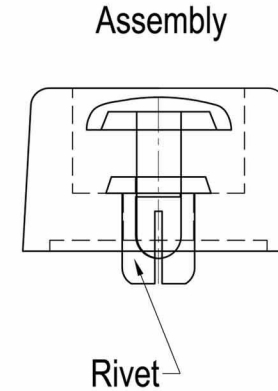

# RS PRO Fast Foot 1 to 2mm thick

Stock number: 172-0871

EN

DIMENSIONS	TOLERANCE
<4mm	±0.15
4mm~15mm	±0.20
15mm~30mm	±0.30
30mm~50mm	±0.50
50mm~100mm	±1.00

REVISIONS			
REV	DESCRIPTION	DATE	BY
01	NEW DRAWING	2016-9-16	Jack Xu

**NOTES:**

- 1.MATERIAL: TPV UL94 HB(Body)  
PA6 UL94 V2(Rivet)
- 2.Hole:Ø4.1~4.2mm  
Panel Thickness:1.0~2.0mm  
Mounting Rivet R4070B

Unit:mm

	SCALE	2:1	PART NAME	Soft Fast Foot
	COLOR	BLACK	PART NO.	172-0871
	DRAWN	ALEX	MATERIAL	SEE NOTES
	CHECK	JACK	DRAWING NO.	KS180714-1
	APPROVED	FRED	DRAWING DATE	2016-9-16