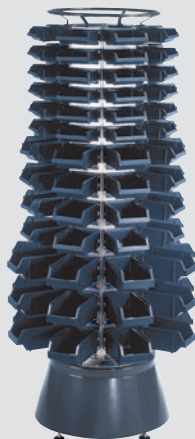

Bin Rack

Colour: Black/Dark blue
HxWxD, mm: 1600 x 571 x 570
Units per carton: 1
EAN-no.: 137379

Bin rack – empty.
3 cartons of bins can be fitted
in any combination.

raaco Great Britain

Wenisc House, Meadow Court • High Street • Witney • Oxon OX28 6ER Tel: +44 (01993) 776333 • E-mail: gbmail@raaco.com • www.raaco.com