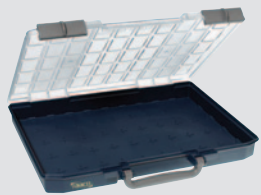

CARRY-LITE BOXES

RAACO • CATALOGUE 2011

CarryLite 55 5x10-0

Colour: Dark blue/grey
HxWxD, mm: 57 x 413 x 330
Units per carton: 4
EAN-no.: 136266