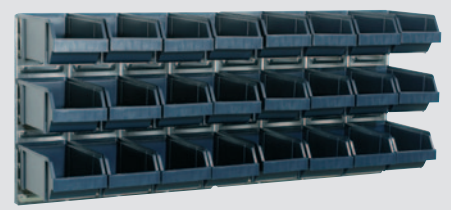

Bin Wall Panel x2/Bin 4

Colour: Galvanized/Dark blue
HxWxD, mm: 440 x 1040
Units per carton: 1
EAN-no.: 181228
Equipped with 24 Bin 4-280

Bin Carousel

Colour: Black/Dark blue
HxWxD, mm: 1600 x dia 655
Units per carton: 1
EAN-no.: 137362

Bin carousel – empty.
3 cartons of bins can be fitted
in any combination.