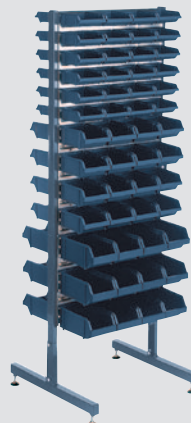

Bin Rack

Colour: Black/Dark blue
HxWxD, mm: 1600 x 571 x 570
Units per carton: 1
EAN-no.: 137379

Bin rack – empty.
3 cartons of bins can be fitted
in any combination.

raaco Great Britain

Wenisc House, Meadow Court • High Street • Witney • Oxon OX28 6ER Tel: +44 (01993) 776333 • E-mail: gbmail@raaco.com • www.raaco.com