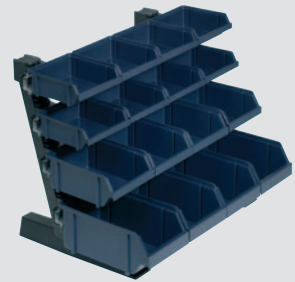

Bin Table Rack Mix

Colour: Galvanized/Dark blue
HxWxD, mm: 388 x 500 x 360
Units per carton: 1
EAN-no.: 136686
Equipped with 16 bins of 3 sizes