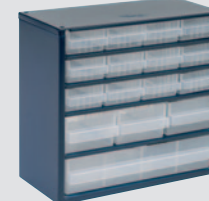

Cabinet 616-123

Colour: Dark blue
HxWxD, mm: 283 x 306 x 150
Units per carton: 1
EAN-no.: 137560
12 drawers 150-01
3 drawers 150-02
1 drawer 150-03