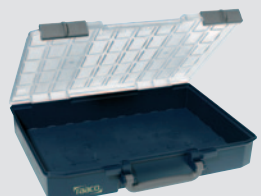

CarryLite 80 5x10-0

Colour: Dark blue/grey
HxWxD, mm: 79 x 413 x 330
Units per carton: 3
EAN-no.: 136303