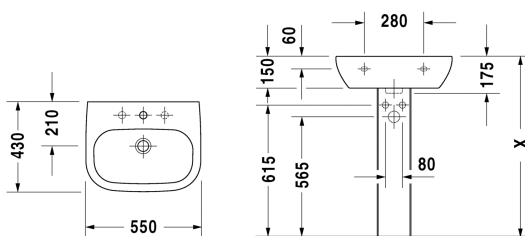

Washbasin # 23105500002 / 23105500302

| < 550 mm > |

Washbasin	Dimension	Weight	Order number
with overflow, with tap platform, underneath glazed, 550 mm			
Colors			
00 White Alpin			
Variant			
●	550 x 430 mm	16.100 kilogram	23105500002
● ● ●	550 x 430 mm	16.100 kilogram	23105500302
Suitable products			
Siphon cover for # 231065, 231060, 231055, 034265, 034285, 034210, 034812,			085718
Pedestal for # 231065, 231060, 231055, 034265, 034285, 034210, 034812,			086327
Vanity unit wall-mounted 1 door, for D-Code # 231055, # 231060, # 231065, 400 x 360 mm	400 x 360 mm		KT6658 L/R

All drawings contain the necessary measurements which are subject to standard tolerances. They are stated in mm and are non-binding. Exact measurements, in particular for customised installation scenarios, can only be taken from the finished ceramic piece.