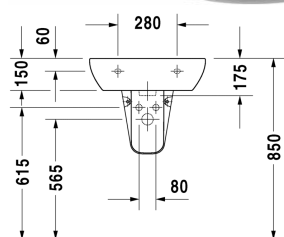

Washbasin # 23105500002 / 23105500302

| < 550 mm > |

Washbasin	Dimension	Weight	Order number
with overflow, with tap platform, underneath glazed, 550 mm			
Colors			
00 White Alpin			
Variant			
●	550 x 430 mm	16.100 kilogram	23105500002
● ● ●	550 x 430 mm	16.100 kilogram	23105500302
Suitable products			
Siphon cover for # 231065, 231060, 231055, 034265, 034285, 034210, 034812,			085718
Pedestal for # 231065, 231060, 231055, 034265, 034285, 034210, 034812,			086327
Vanity unit wall-mounted 1 door, for D-Code # 231055, # 231060, # 231065, 400 x 360 mm	400 x 360 mm		KT6658 L/R

All drawings contain the necessary measurements which are subject to standard tolerances. They are stated in mm and are non-binding. Exact measurements, in particular for customised installation scenarios, can only be taken from the finished ceramic piece.