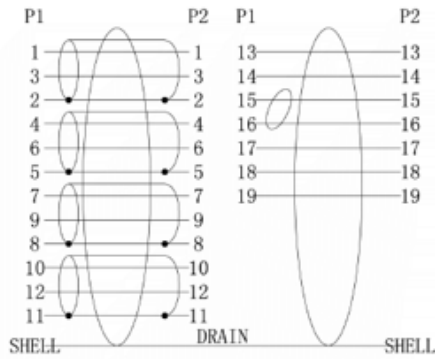

## General Specifications

Connector A	DisplayPort Male
Connector B	HDMI Female
Sheath Colour	Black
Sheath Material	PVC
Max resolution	1080p

## Similar Products

Stock No.	Brand	Length	Pack Size	Attribute 2	Attribute 3
182-8793	RS PRO	0.15mtr	1	DisplayPort Male	HDMI Female

9	DP TRANSPARENT DUST
8	DISPLAY PORT M ABS BOTTOM SHELL Color:Black
7	DisplayPort M ABS TOP SHELL Color:Black
6	∅ 1.5 H.S.T 16mm Black
5	∅ 2.0 H.S.T 10mm Black
4	∅ 1.0 H.S.T 10mm Black
3	PVC 45P COLOR:BLACK
2	DP ( DP TO HDMI NXP) PCB+SMT+Soloder (shell nickel plated)
1	HDMI F TO F 30AWG Nickel plated color:Black L=0.31MM