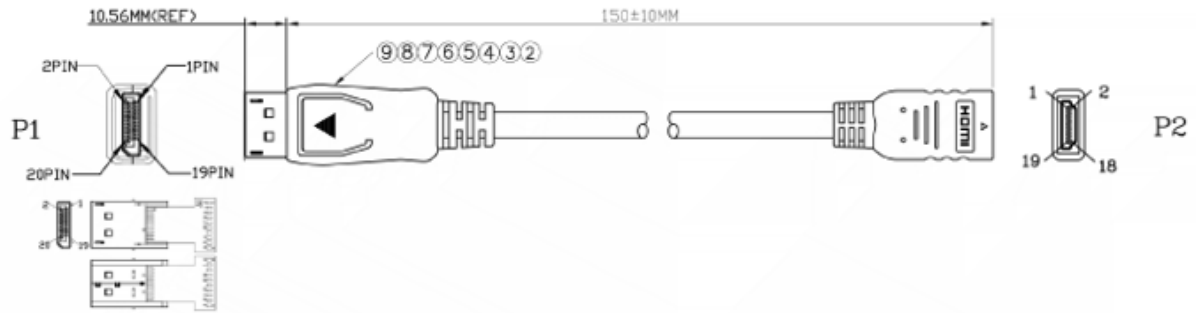

## Product Description

Our RS PRO 15cm DisplayPort to HDMI adapter comes with a latching, 20 pin male DP connector.

The connector hoods are made from black PVC and come with dust caps to protect the connectors. On top of the connector is the latch release and a strain relief on the end of the hood to support the cable.

## General Specifications

Connector A	DisplayPort Male
Connector B	HDMI Female
Sheath Colour	Black
Sheath Material	PVC
Max resolution	1080p

## Similar Products

Stock No.	Brand	Length	Pack Size	Attribute 2	Attribute 3
182-8793	RS PRO	0.15mtr	1	DisplayPort Male	HDMI Female

9	DP TRANSPARENT DUST
8	DISPLAY PORT M ABS BOTTOM SHELL Color:Black
7	DisplayPort M ABS TOP SHELL Color:Black
6	∅ 1.5 H.S.T 16mm Black
5	∅ 2.0 H.S.T 10mm Black
4	∅ 1.0 H.S.T 10mm Black
3	PVC 45P COLOR:BLACK
2	DP ( DP TO HDMI NXP) PCB+SMT+Soloder (shell nickel plated)
1	HDMI F TO F 30AWG Nickel plated color:Black L=0.31MM