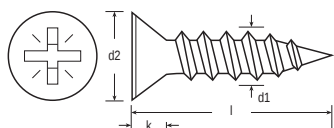

# Recessed Countersunk Stainless Steel A2-304 Woodscrew, to DIN 7997

RS Stock No **1443525**  
Size **3.0 x 20mm**

d1	No. 4 3.0mm	No. 6 3.5mm	No. 8 4.0mm	No. 10 5.0mm	No. 12 5.5mm
d2	5.6	6.5	7.5	9.2	10.2
k	1.65	1.13	2.2	2.5	2.75
Recess No.	1	2	2	2	3

## Please view our full range listing below

RS Stock No	Size (mm)	RS Stock No	Size (mm)
1443524	3.0 x 16	4833185	5.0 x 30
1443525	3.0 x 20	4833191	5.0 x 40
1443526	3.0 x 25	4833208	5.0 x 50
1443527	3.5 x 16	4833214	5.0 x 65
4833090	3.5 x 20	1443528	5.0 x 75
4833113	3.5 x 25	1443529	5.0 x 100
4833129	3.5 x 30		
4833135	4.0 x 20		
4833141	4.0 x 25		
4833157	4.0 x 30		
4833006	4.0 x 40		
4833163	4.0 x 50		
4833179	5.0 x 25		