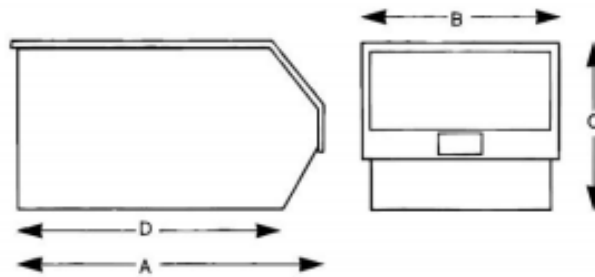

### Mechanical Specifications

<b>Volume</b>	28.3 litres
<b>Maximum Container Stack Height</b>	8mm
<b>Maximum Stack Load Capacity</b>	60kg
<b>Weight</b>	40kg

External dimensions		
<b>Dimension</b>	376mm x 419mm x 180mm	
<b>Depth</b>	376mm	(Overall)
<b>Width</b>	419mm	(Overall)
<b>Height</b>	180mm	(Overall)
<b>Base Length</b>	310mm	(Overall)

Internal dimensions	
Dimension	350mm x 378mm x 164mm
Depth	350mm
Width	378mm
Height	164mm
Base Length	295mm

### Approvals

Compliance/Certifications	BS IEC 61340-5-1:2007
Declarations	

All Dimensions in mm	SIZE 1	SIZE 2	SIZE 3	SIZE 4	SIZE 5	SIZE 6	SIZE 7
(A) Overall Length	90	167	240	350	350	376	510
(B) Overall Width	100	101	150	205	205	419	315
(C) Overall Height	50	76	130	130	181	180	200
(D) Overall Base Length	64	143	200	300	300	310	450
(A) Internal Length	80	154	223	330	330	350	470
(B) Internal Width	88	88	128	179	177	378	270
(C) Internal Height	42	63	120	117	167	164	188
(D) Internal Base Length	65	131	188	287	287	295	435
Volumes (Litres)	0.46	1.27	4.6	9.1	12.8	28.3	31.4
Maximum Container Stack Height – (See Details Opposite)	7	5	4	6	4	8	6
Maximum Stack Load Capacity (kg)	12	12	30	36	45	60	42