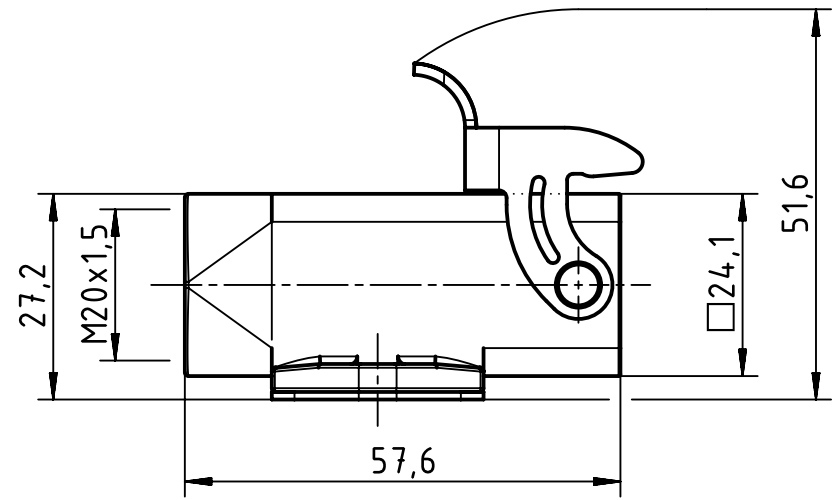

1 2 3 4 5 6

A
B
C
D

panel cut out

	FREE SIZE TOL:			TITLE		REV.
				RS Pro 3A Housing surface mounting		A
	DRAWN BY	Limei.L	2018.3.26	SIZE	PART NUMBER	
	CHECKED BY	Andy.Y	2018.3.26		A4	1715692
APPROVED. BY	Steven.W	2018.3.26	SCALE 1:1	MATERIAL:		SHEET
						1 OF 1
						UNIT: mm