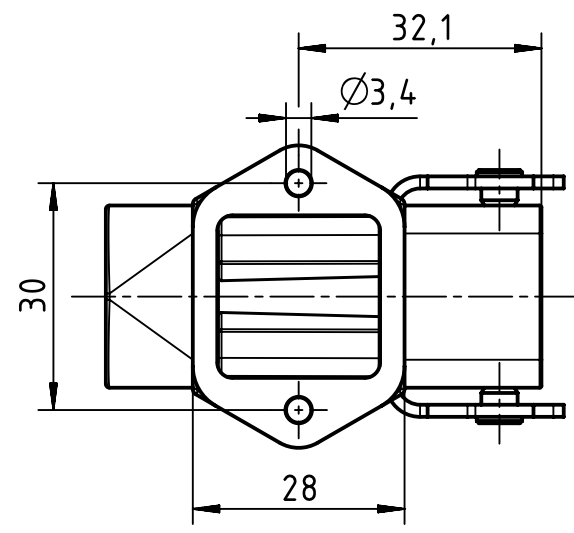

1 2 3 4 5 6

A
B
C
D

panel cut out

	FREE SIZE TOL:			TITLE		REV.
				RS Pro 3A Housing surface mounting		A
	DRAWN BY	Limei.L	2018.3.26	SIZE	PART NUMBER	
	CHECKED BY	Andy.Y	2018.3.26		A4	1715692
APPROVED. BY	Steven.W	2018.3.26	SCALE 1:1	MATERIAL:		SHEET
						1 OF 1
						UNIT: mm