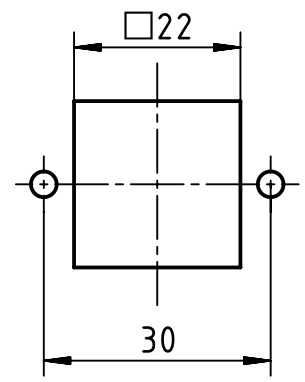

1 2 3 4 5 6

A
B
C
D

panel cut out

	FREE SIZE TOL:			TITLE		REV.
				RS Pro 3A Housing surface mounting		A
	DRAWN BY	Limei.L	2018.3.26	SIZE	PART NUMBER	
	CHECKED BY	Andy.Y	2018.3.26		A4	1715692
APPROVED. BY	Steven.W	2018.3.26	SCALE 1:1	MATERIAL:		SHEET
						1 OF 1
						UNIT: mm