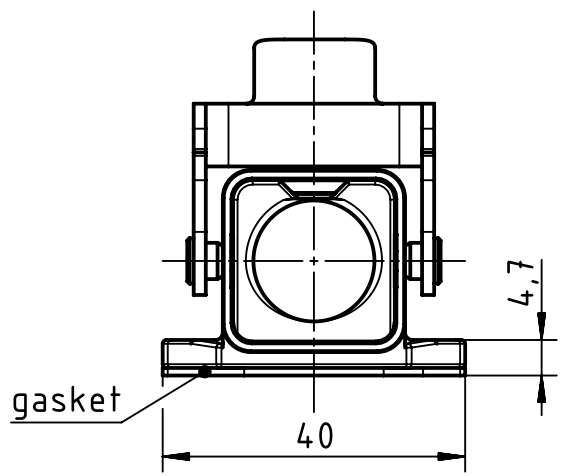

1 2 3 4 5 6

A
B
C
D

panel cut out

	FREE SIZE TOL:			TITLE		REV.
				RS Pro 3A Housing surface mounting		A
	DRAWN BY	Limei.L	2018.3.26	SIZE	PART NUMBER	
	CHECKED BY	Andy.Y	2018.3.26		A4	1715692
APPROVED. BY	Steven.W	2018.3.26	SCALE 1:1	MATERIAL:		SHEET
						1 OF 1
						UNIT: mm