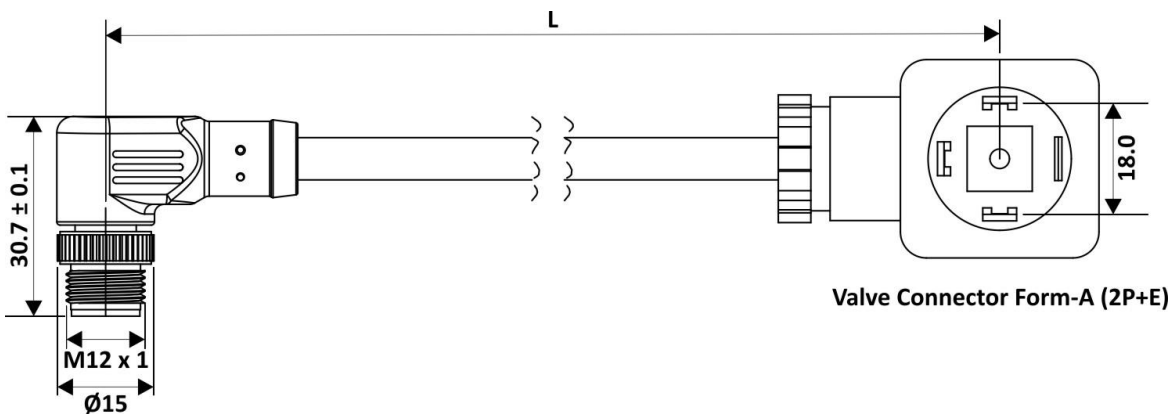

## Cable Specifications

Cable Length-L	5 m
Cable Type	3 Core PVC Multi Strand
Sheath Color	Black
Cross Section of Wire	0.75 sq. mm.
Cable Dia	6.6 ± 0.1 mm
Core Dia	2.0 ± 0.05 mm
Cable Structure	3 x 18 AWG

## Connection Diagrams / Assembly Diagrams / Illustrations / Accessories

All Dimensions are in mm.