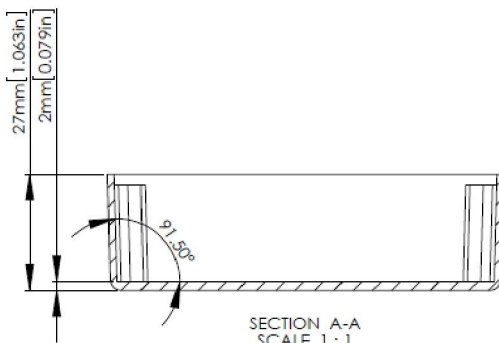

RS Stock No.1465289

SECTION B-B  
SCALE 1 : 1

FOUR (4) #6-32X5/8"  
SELF-TAPPING SCREWS.

SECTION A-A  
SCALE 1 : 1

ASSEMBLY

According to ISO 2768-m

Measuring DIM=L	Tolerances
0.5<L≤3.0mm	±0.1mm
3.0<L≤6.0 mm	±0.1mm
6.0<L≤30.0 mm	±0.2mm
30.0<L≤120.0 mm	±0.3mm
120.0<L≤400.0 mm	±0.5mm
400.0<L≤1000.0 mm	±0.8mm