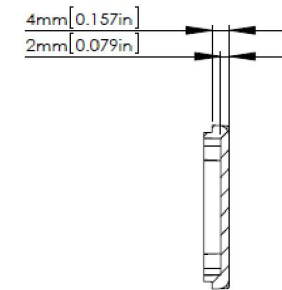

RS Stock No.1465289

SECTION B-B  
SCALE 1 : 1

FOUR (4) #6-32X5/8"  
SELF-TAPPING SCREWS.

SECTION A-A  
SCALE 1 : 1

ASSEMBLY

According to ISO 2768-m

Measuring DIM=L	Tolerances
0.5<L≤3.0mm	±0.1mm
3.0<L≤6.0 mm	±0.1mm
6.0<L≤30.0 mm	±0.2mm
30.0<L≤120.0 mm	±0.3mm
120.0<L≤400.0 mm	±0.5mm
400.0<L≤1000.0 mm	±0.8mm