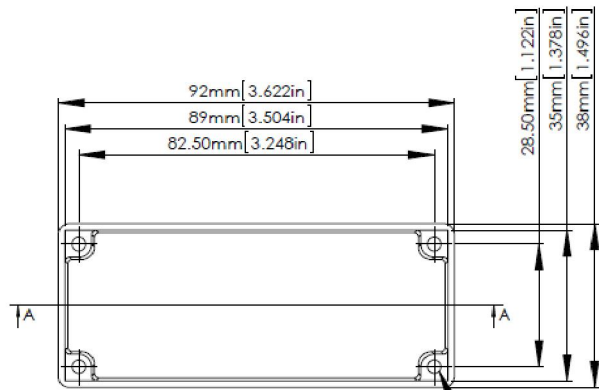

RS Stock No.1465289

SECTION B-B  
SCALE 1 : 1

FOUR (4) #6-32X5/8"  
SELF-TAPPING SCREWS.

SECTION A-A  
SCALE 1 : 1

ASSEMBLY

According to ISO 2768-m

Measuring DIM=L	Tolerances
0.5<L≤3.0mm	±0.1mm
3.0<L≤6.0 mm	±0.1mm
6.0<L≤30.0 mm	±0.2mm
30.0<L≤120.0 mm	±0.3mm
120.0<L≤400.0 mm	±0.5mm
400.0<L≤1000.0 mm	±0.8mm