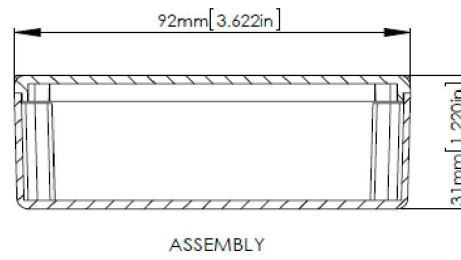

RS Stock No.1465289

SECTION B-B  
SCALE 1 : 1

FOUR (4) #6-32X5/8"  
SELF-TAPPING SCREWS.

SECTION A-A  
SCALE 1 : 1

ASSEMBLY

According to ISO 2768-m

Measuring DIM=L	Tolerances
0.5<L≤3.0mm	±0.1mm
3.0<L≤6.0 mm	±0.1mm
6.0<L≤30.0 mm	±0.2mm
30.0<L≤120.0 mm	±0.3mm
120.0<L≤400.0 mm	±0.5mm
400.0<L≤1000.0 mm	±0.8mm