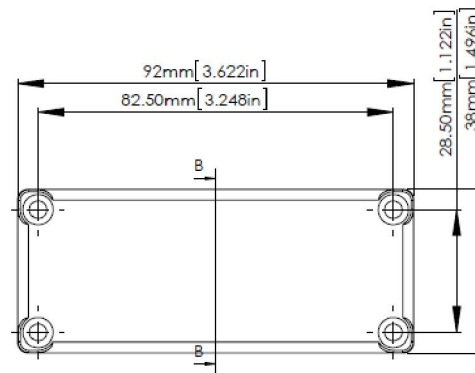

RS Stock No.1465289

SECTION B-B  
SCALE 1 : 1

FOUR (4) #6-32X5/8"  
SELF-TAPPING SCREWS.

SECTION A-A  
SCALE 1 : 1

ASSEMBLY

According to ISO 2768-m

Measuring DIM=L	Tolerances
0.5<L≤3.0mm	±0.1mm
3.0<L≤6.0 mm	±0.1mm
6.0<L≤30.0 mm	±0.2mm
30.0<L≤120.0 mm	±0.3mm
120.0<L≤400.0 mm	±0.5mm
400.0<L≤1000.0 mm	±0.8mm