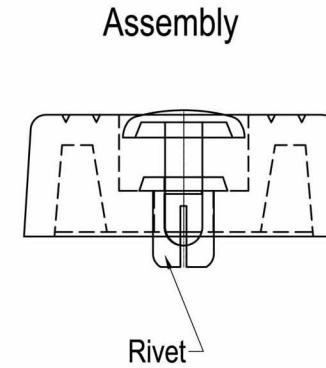

# RS PRO Foot 2.1 to 3mm thick

Stock number: 172-0878

EN

DIMENSIONS	TOLERANCE
<4mm	±0.15
4mm~15mm	±0.20
15mm~30mm	±0.30
30mm~50mm	±0.50
50mm~100mm	±1.00

REVISIONS			
REV	DESCRIPTION	DATE	BY
01	NEW DRAWING	2016-9-16	Jack Xu

**NOTES:**

1.MATERIAL: TPV UL94 HB(Body)  
PA6 UL94 V2(Rivet)

2.Hole:Ø4.1~4.2mm

Panel Thickness:2.1~3.1mm

Mounting Rivet R4080B

Unit:mm

SCALE	2:1	PART NAME	Soft Fast Foot
COLOR	BLACK	PART NO.	172-0878
DRAWN	ALEX	MATERIAL	SEE NOTES
CHECK	JACK	DRAWING NO.	KS180714-2
APPROVED	FRED	DRAWING DATE	2016-9-16