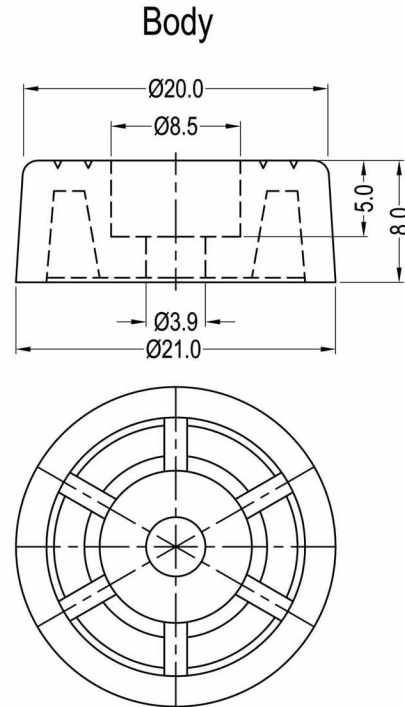

# RS PRO Foot 2.1 to 3mm thick

Stock number: 172-0878

EN

DIMENSIONS	TOLERANCE
<4mm	±0.15
4mm~15mm	±0.20
15mm~30mm	±0.30
30mm~50mm	±0.50
50mm~100mm	±1.00

REVISIONS			
REV	DESCRIPTION	DATE	BY
01	NEW DRAWING	2016-9-16	Jack Xu

**NOTES:**

1.MATERIAL: TPV UL94 HB(Body)  
PA6 UL94 V2(Rivet)

2.Hole:Ø4.1~4.2mm

Panel Thickness:2.1~3.1mm

Mounting Rivet R4080B

Unit:mm

SCALE	2:1	PART NAME	Soft Fast Foot
COLOR	BLACK	PART NO.	172-0878
DRAWN	ALEX	MATERIAL	SEE NOTES
CHECK	JACK	DRAWING NO.	KS180714-2
APPROVED	FRED	DRAWING DATE	2016-9-16