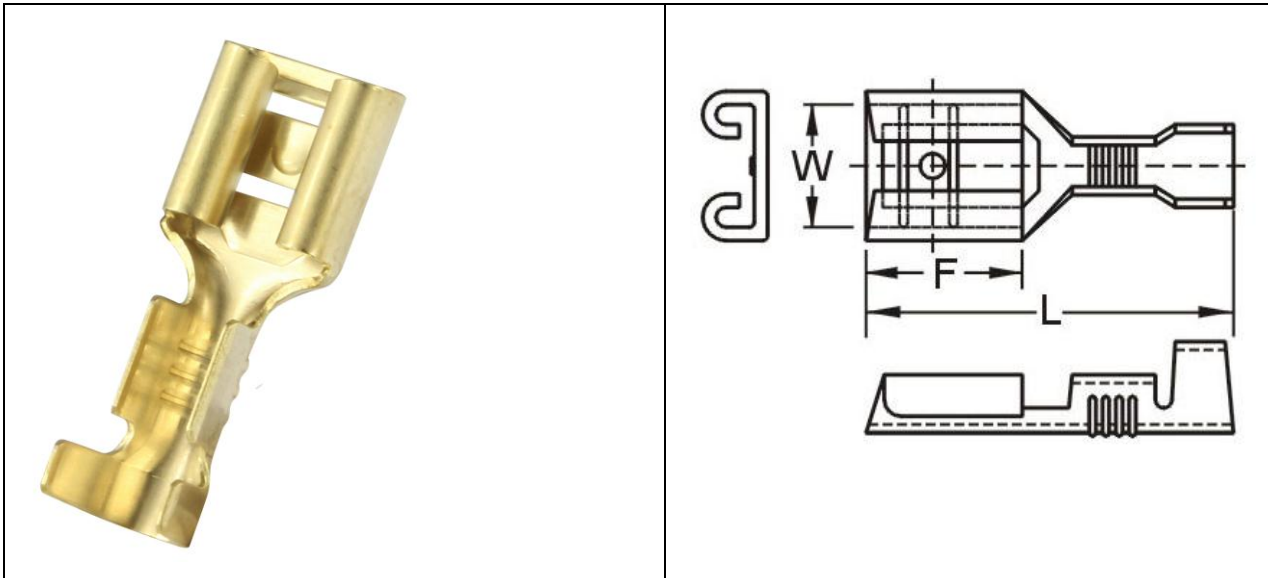

# RS PRO OPEN BARREL DISCONNECTORS (FEMALE)

Stock number: 178-7176

TERMINAL MATERIAL: BRASS

TERMINAL SURFACE TREATMENT: STANDARD CHEMICAL TREATMENT (BRASS FINISH)

MATCHING: 0.032X0.250 INCH (0.8X6.35MM)

WIRE RANGE: 16-14 A.W.G. (1.5-2.5mm<sup>2</sup>)

ITEM NO.	MATCHING	DIMENSION inch(mm)		
		W	F	L
178-7176	.032X.250 0.8X6.35	0.26 6.6	0.283 7.2	0.748 19