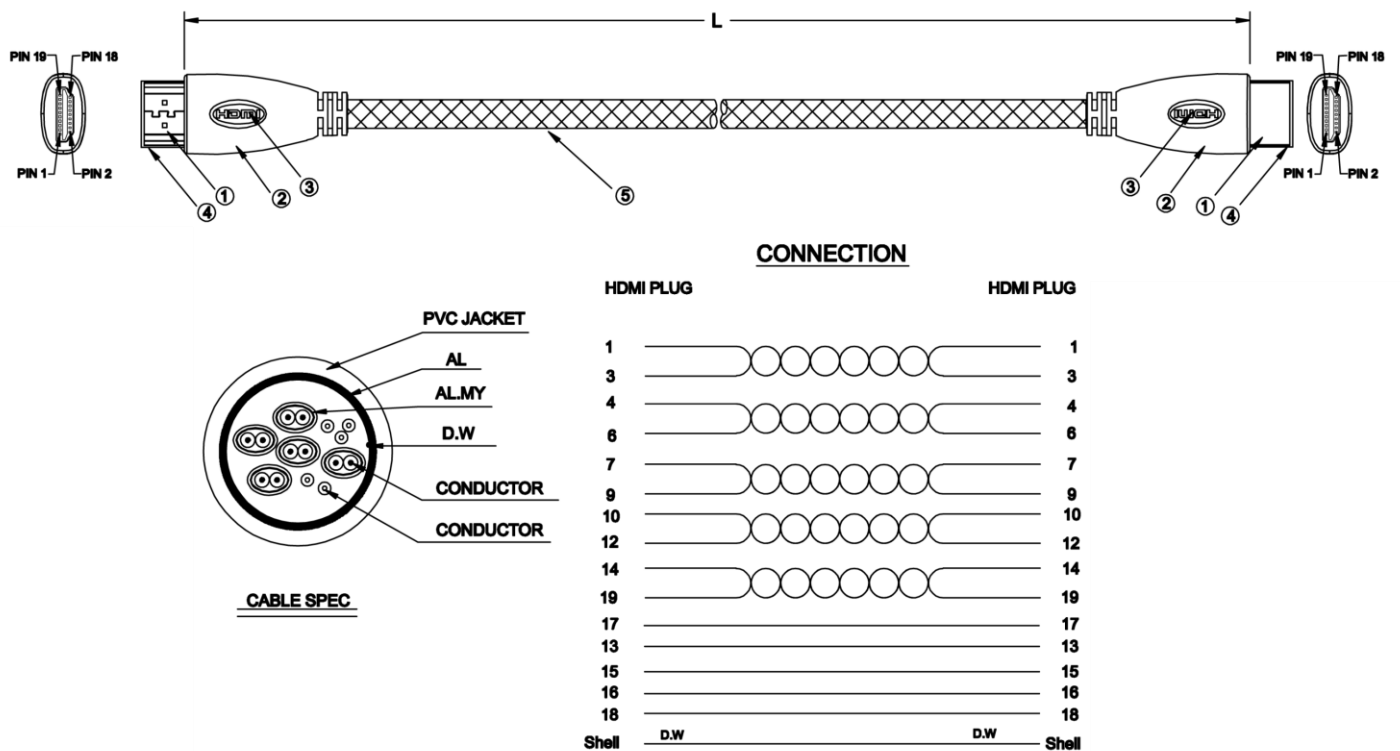

Datasheet

RS PRO 3m HDMI Cable with Blue LED Illuminated Connectors

Stock number: 2369091

EN

The RS Pro range of HDMI cables with blue LED illuminated connector for digital video and audio for use with Blu-Ray players, games consoles, set-top boxes, and other audio visual devices.

Our cables are HDMI male to male that connect a HD devices to a HD display screen.

RoHS / REACH / CE / UKCA

rspro.com