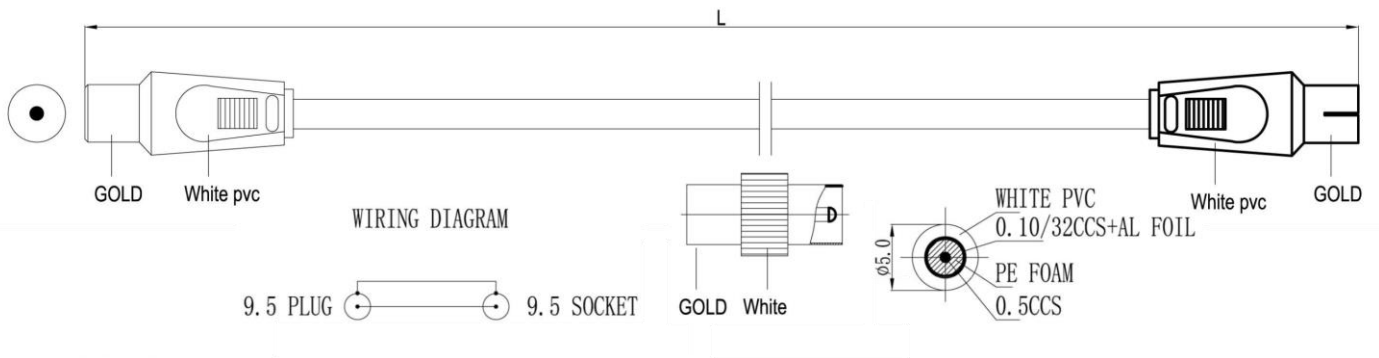

Datasheet

RS PRO 5m TV Extension Cable with Male Cable with Coupler

Stock number: 2369059

EN

The RS Pro range of TV cables are constructed of coax cable with female to female connectors, they also come supplied with a male to male coupler, all contacts are Gold flashed for a high quality finish and anti-corrosive properties.