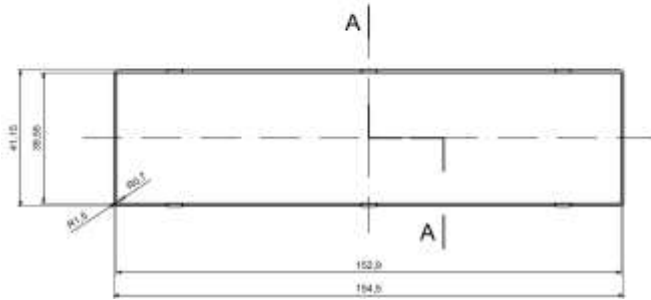

Datasheet

RS PRO Accessories for DIN rail

Stock number: 2069079

EN

Product Details

Transparent filter made of ABS for ZD1009 enclosure.

Features and Benefits

- Transparent ABS filter
- Easy customization

Category	Accessories
Type	Full
Material	ABS
Height	4.9 mm
Width	41.2 mm
Length	154.5 mm
Color	Transparent (p)
Standards Met	RoHS Compliant
Certificate number	

CE