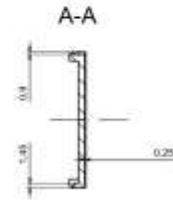

Datasheet

RS PRO Accessories for DIN rail

Stock number: 2069079

EN

Product Details

Transparent filter made of ABS for ZD1009 enclosure.

Features and Benefits

- Transparent ABS filter
- Easy customization

Category	Accessories
Type	Full
Material	ABS
Height	4.9 mm
Width	41.2 mm
Length	154.5 mm
Color	Transparent (p)
Standards Met	RoHS Compliant
Certificate number	

CE