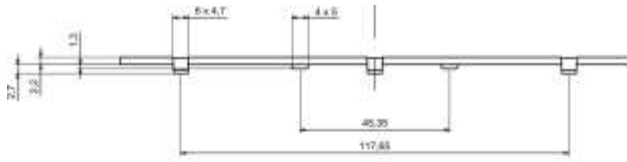

Datasheet

RS PRO Accessories for DIN rail

Stock number: 2069079

EN

Product Details

Transparent filter made of ABS for ZD1009 enclosure.

Features and Benefits

- Transparent ABS filter
- Easy customization

Category	Accessories
Type	Full
Material	ABS
Height	4.9 mm
Width	41.2 mm
Length	154.5 mm
Color	Transparent (p)
Standards Met	RoHS Compliant
Certificate number	

CE