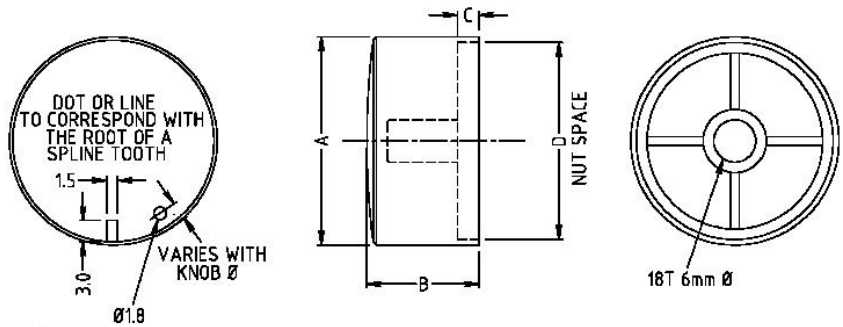

Datasheet

KM Knobs

RS Stock number 777-7322

MODEL	DIM A	DIM B	DIM C	DIM D
KMR-15	14.8	15.6	2.2	13.0
KMR-20	19.8	17.6	4.0	18.0
KMR-25	24.8	18.4	-	23.1
KMR-30	29.8	16.0	2.0	28.1
KMR-35	35.0	18.5	-	33.1

RS 7777325
KMR-15 Black dot 6mm splined 18T

RS 7777328
KMR-20 Black dot 6mm splined 18T

RS 7777322
KMR-25 Black dot 6mm splined 18T

RS 7777331
KMR-30 Black dot 6mm splined 18T

RS 7777316
KMR-35 Black dot 6mm splined 18T

RS 777312
KM15B marker line 6mm splined

RS 777300
KM20B marker dot 6mm splined

RS 777319
KM20B marker line 6mm splined

MODEL	DIM A	DIM B	DIM C	DIM D	DIM E	DIM F
KM15B	15	15	-	2.4	13	14.3
KM20B	20	17	1.5	4.2	18	16
KM20B	20	17	-	4.2	18	16