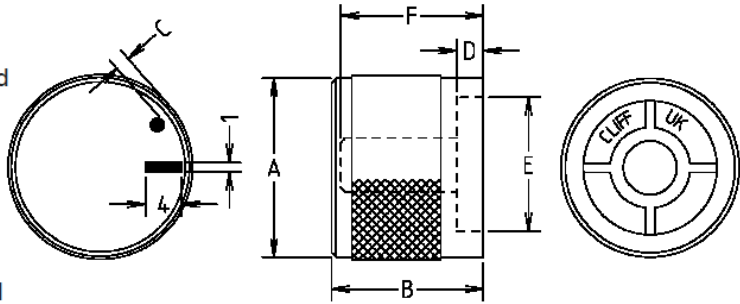

Datasheet

KM Knobs

RS Stock number 777-7322

MODEL	DIM A	DIM B	DIM C	DIM D
KMR-15	14.8	15.6	2.2	13.0
KMR-20	19.8	17.6	4.0	18.0
KMR-25	24.8	18.4	-	23.1
KMR-30	29.8	16.0	2.0	28.1
KMR-35	35.0	18.5	-	33.1

RS 7777325
KMR-15 Black dot 6mm splined 18T

RS 7777328
KMR-20 Black dot 6mm splined 18T

RS 7777322
KMR-25 Black dot 6mm splined 18T

RS 7777331
KMR-30 Black dot 6mm splined 18T

RS 7777316
KMR-35 Black dot 6mm splined 18T

RS 777312
KM15B marker line 6mm splined

RS 777300
KM20B marker dot 6mm splined

RS 777319
KM20B marker line 6mm splined

MODEL	DIM A	DIM B	DIM C	DIM D	DIM E	DIM F
KM15B	15	15	-	2.4	13	14.3
KM20B	20	17	1.5	4.2	18	16
KM20B	20	17	-	4.2	18	16