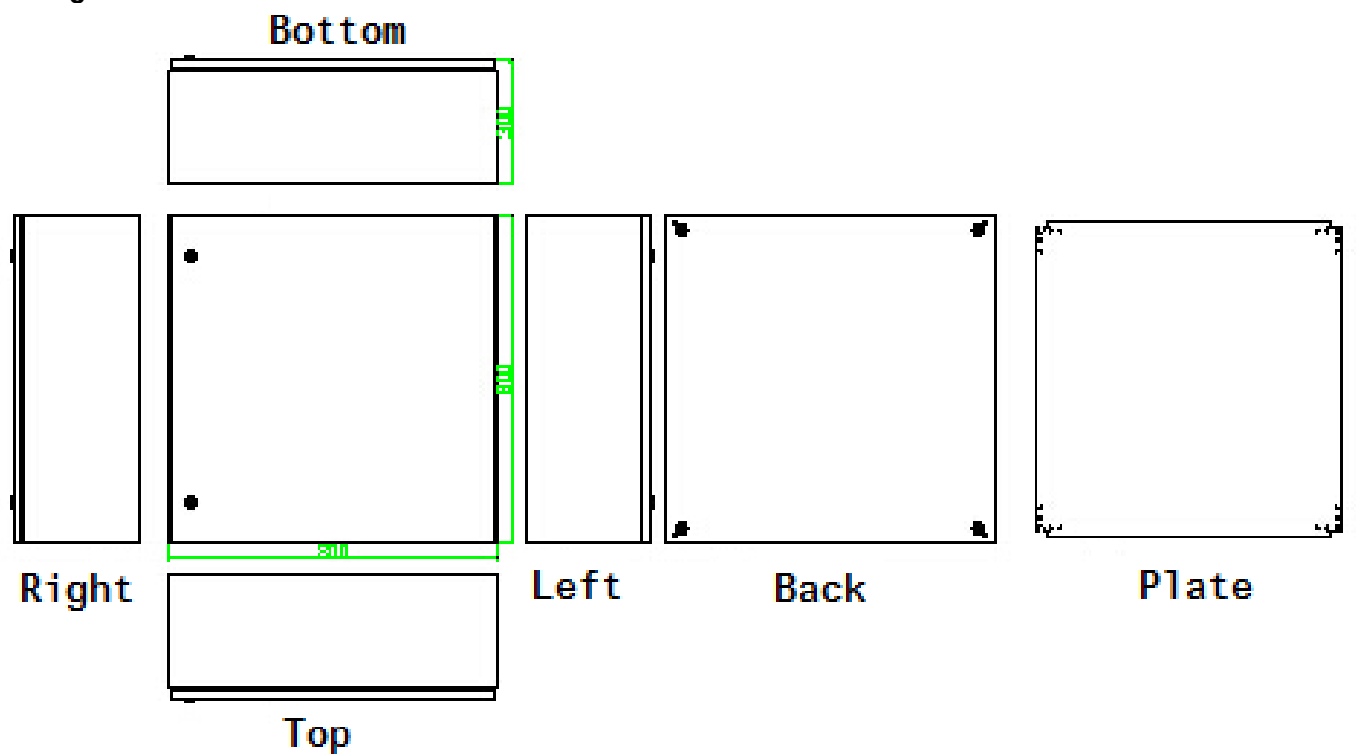

# S.S. Wall Box with Brackets/Chassis Plates

Drawings:

ENGLISH

**Package Contain:**

1 x Enclosure

1 x Chassis Plate

2 x Lock

1 x Fixing accessories

**Product Specification:**

**Material:** AISI304

**Door Lock Type:** Double Lock System

**Door Type:** Plain

**Dimensions:** 800 x800 x 300mm

**External Height:** 800 mm

**External Width:** 800 mm

**Thickness:** 1.2mm for enclosure & door