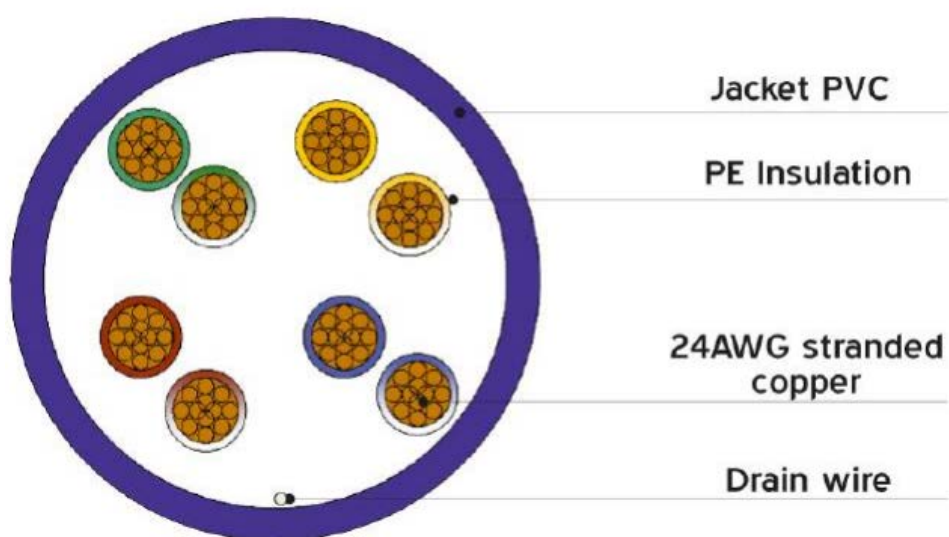

Technical Drawing: