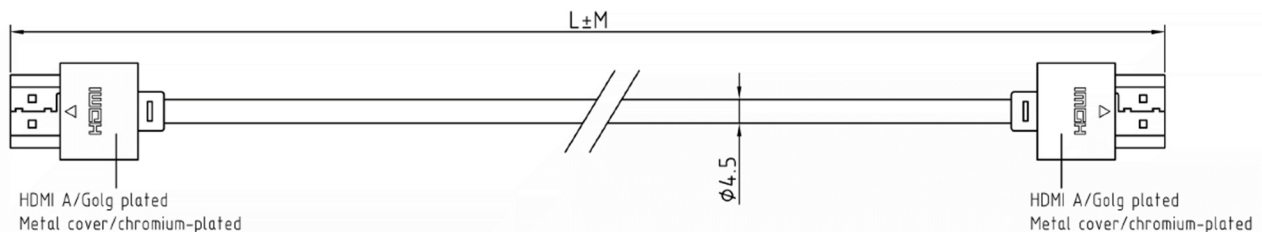

Datasheet

RS PRO 1 mtr HDMI Male to Male High Speed with Ethernet Slim Cable - White

Stock number: 182-8772

EN

The RSPRO 1 metre HDMI male to male slim cable which has a white PVC jack and an outer diameter of 4.5mm. The cable flex is made from 32awg which makes these cables extremely flexible while still delivering a quality image.

The connectors have a gold plated covering to prevent corrosion and the hoods are plated with Chromium which makes them very durable.

HDMI is possibly the most common display connection on the market which can be found on devices ranging from PC's, Bluray players, games consoles and more.

HDMI V1.4	Signal Assignment	HDMI V1.4
1		1
2		2
3		3
4		4
5		5
6		6
7		7
8		8
9		9
10		10
11		11
12		12
14		14
17		17
19		19
13	CEC	13
15	SCL	15
16	SDA	16
18	+5 Volts Power	18
shell		shell

- HDMI CABLE V1.4 WIRE GAUGE:
32AWG[1P×(0.2mm BC+FPE)+D+AL]×5P
+(0.2mm BC+HDPE)×4C+AL+D+WHITE PVC4.5MM
- HOOD: METAL HOUSING TYPE, CHROMIUM PLATED
HDMI A TYPE, GOLD PLATED
- CABLE ELECTRICAL TEST:
100% OPEN SHORT & MISS WIRE TEST.