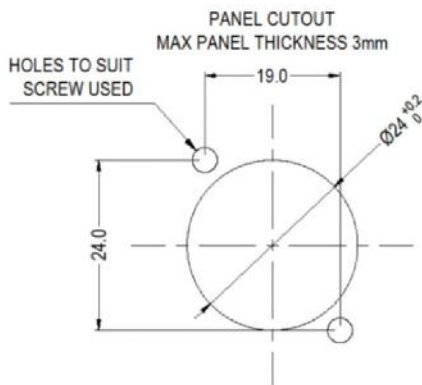

ENGLISH

Datasheet

RS PRO 6.35 mm Panel Mount Stereo Jack Socket, 3 Pole

Stock No: 175-0153

Material:

Body and Frame: Polyamide UL94 V2

Contacts: Nickel Silver

NOTE:-

FOR FRONT MOUNT USE SCREWS 7mm MAXIMUM LENGTH.

FOR BACK MOUNT USE SCREWS 7mm + PANEL THICKNESS MAXIMUM LENGTH.

rspro.com