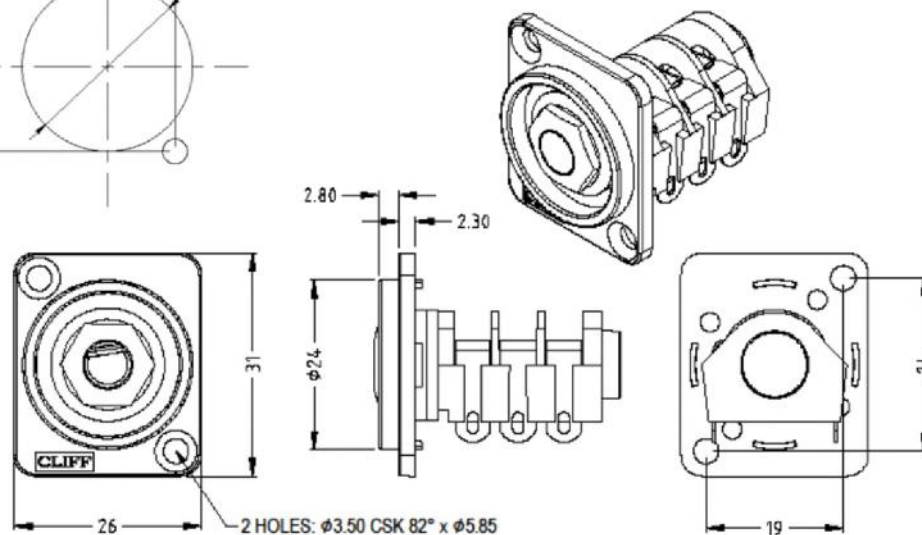

ENGLISH

Datasheet

RS PRO 6.35 mm Panel Mount Stereo Jack Socket, 3 Pole

Stock No: 175-0153

Material:

Body and Frame: Polyamide UL94 V2

Contacts: Nickel Silver

NOTE:-

FOR FRONT MOUNT USE SCREWS 7mm MAXIMUM LENGTH.

FOR BACK MOUNT USE SCREWS 7mm + PANEL THICKNESS MAXIMUM LENGTH.

rspro.com