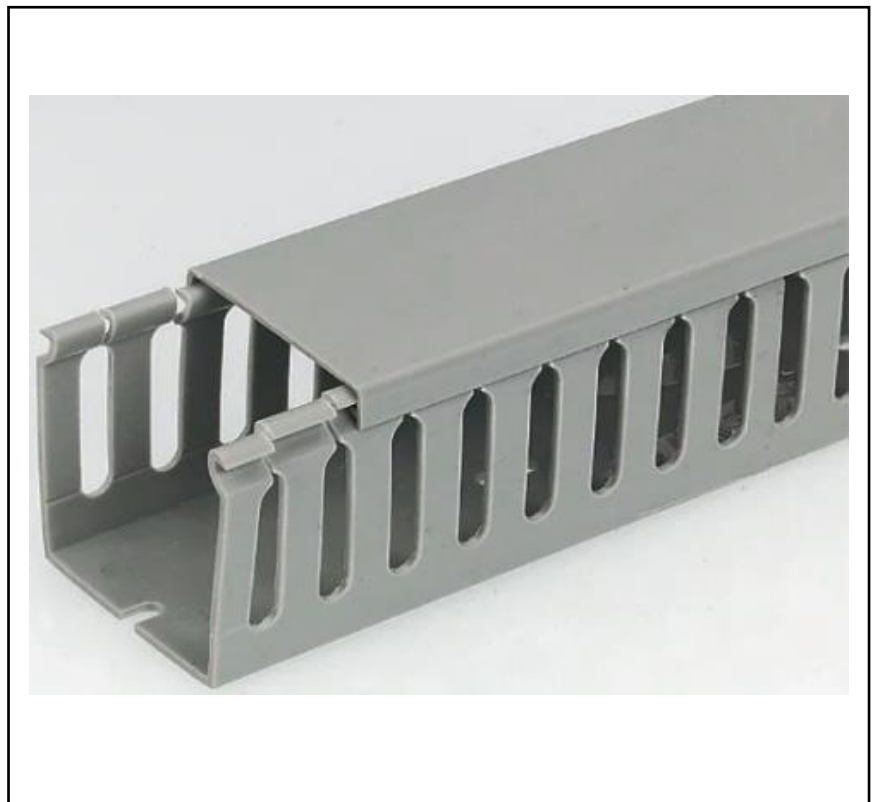

FEATURES

- Cable protection
- Slotted construction
- Significantly lower fire risk, due to self-extinguishing nature
- Slot gaps are 8mm

RS PRO Grey Slotted Panel Trunking - Open Slot, W25 mm x D40mm, L2m, PVC

RS Stock No.: 758-9272

RS Professionally Approved Products bring to you professional quality parts across all product categories. Our product range has been tested by engineers and provides a comparable quality to the leading brands without paying a premium price.

Product Description

Brought to you by RS Pro, this open slot PVC cable trunking is versatile and cost effective. Used in any application where cable protection is essential, this cable trunking has flexible slots to allow easy slide-on and slide-off of the cable cover. The open slot construction also allows for cables to be threaded into and out of the trunking at any point. The trunking is made from high impact, warp proof PVC, and is self-extinguishing to UL94-V2. This means the trunking is suitable for commercial applications, with an emphasis on safety and long-life. Whether you are running cable from switchboards for IT applications, or power and network leads for a busy office or factory floor, this cable trunking is ideal. All models are highly reliable and excellent quality.

General Specifications

Trunking/Chain Type	Slotted Panel Trunking
Material	PVC
Colour	Grey
Fire Behaviour	Self-extinguishing
Applications	Offices and indoor work spaces, at various lengths, Electrical workshops, Schools, Hospitals, Hotels and anywhere with customers walking amongst cables