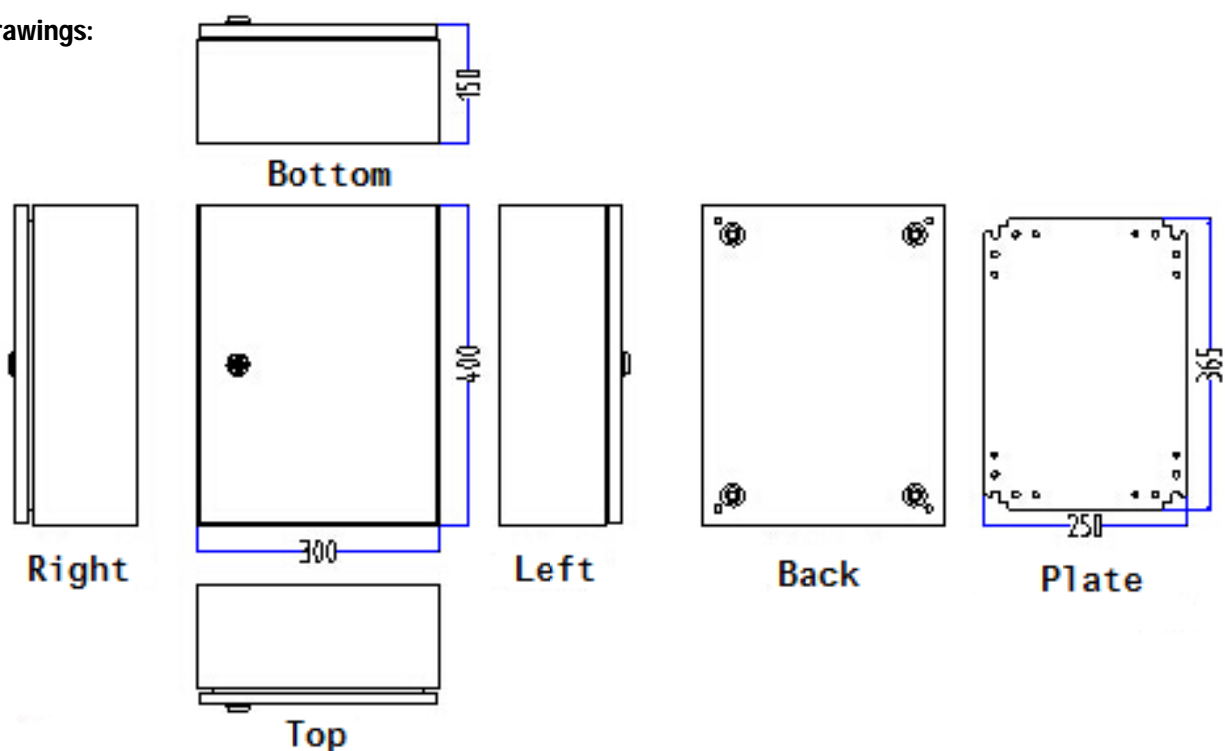

# S.S. Wall Box with Brackets/Chassis Plates

Drawings:

ENGLISH

**Package Contain:**

1 x Enclosure

1 x Chassis Plate

1 x Lock

1 x Fixing accessories

**Product Specification:**

**Material:** AISI304

**Door Lock Type:** Single Lock System

**Door Type:** Plain

**Dimensions:** 400 x300 x 150mm

**External Height:** 400 mm

**External Width:** 300 mm

**Thickness:** 1.2mm for enclosure & door