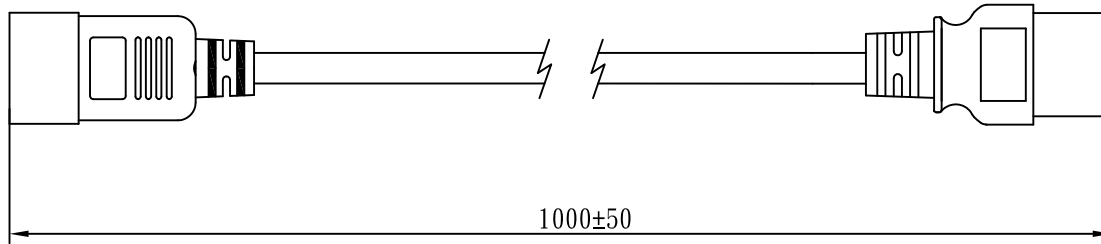

MARKING:

MARKING:

WIRING COLOR:

- E: Yellow/Green
- N: Blue
- L: Brown

LENGED ON CORD: (E06-14)

SGIS <VDE> KEMA-KEUR 认证 <VDE> △ CEBC 809 S D N F
NF-USE 1346 IEMMEQU H05VV-F 3G 1.5mm² 300/500V -LF- CE

No	BOM ITEM	Q' TY	P/N
1	97606-1 TERMINAL	2 pcs	BBN97606
2	97607-1 TERMINAL	1 pcs	BBN97607
3	IS-018 INNER BODY(RED)	1 pcs	
4	PVC 45P (SA87, IS-018)	30 g	RPP045XF
5	98739PS-0 BLADE	3 pcs	BBP98739
6	IS-16 INNER BODY(RED)	1 set	
7	PVC 45P (SA87, IS-16B)	30 g	RPP045XF
8	PE TIE (WHITE, 6 inch)	1 pcs	KBW10006
9	PE BAG(100*240)	1 pcs	KPR10024
10	LABEL(45*25)	1 pcs	

NOTE:1. CORD 128
2. CONTENT 1373378

CABLE	H05VV-F 3G 1.5 DENT PRINT CT-XF(RED)				
PLUG	IS-018 + IS-16B	LENGTH	1000	UNIT	mm
CLIENT	NAME	First connectivity	N/W	UNIT	kg
	P/N	1373378	SG DWG	SR-172524-16	VER. A
				Design. by	楊東 17.07.17
				Review. by	楊望春 17.07.17
				Approval. by	朱曉玲 17.07.17
X8B JE3016 XF 100 01					