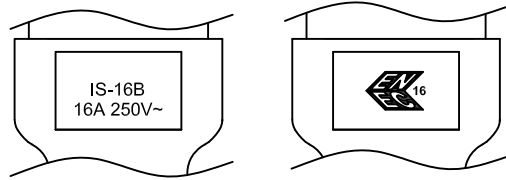

MARKING:

MARKING:

WIRING COLOR:

- E: Yellow/Green
- N: Blue
- L: Brown

LENGED ON CORD: (E06-14)

SGIS <VDE> KEMA-KEUR 认证 <VDE> △ CEBC 809 S D N F
NF-USE 1346 IEMMEQU H05VV-F 3G 1.5mm² 300/500V -LF- CE

No	BOM ITEM	Q' TY	P/N
1	97606-1 TERMINAL	2 pcs	BBN97606
2	97607-1 TERMINAL	1 pcs	BBN97607
3	IS-018 INNER BODY(RED)	1 pcs	
4	PVC 45P (SA87, IS-018)	30 g	RPP045XF
5	98739PS-0 BLADE	3 pcs	BBP98739
6	IS-16 INNER BODY(RED)	1 set	
7	PVC 45P (SA87, IS-16B)	30 g	RPP045XF
8	PE TIE (WHITE, 6 inch)	1 pcs	KBW10006
9	PE BAG(100*240)	1 pcs	KPR10024
10	LABEL(45*25)	1 pcs	

NOTE:1. CORD 128
2. CONTENT 1373378

CABLE	H05VV-F 3G 1.5 DENT PRINT CT-XF(RED)				
PLUG	IS-018 + IS-16B	LENGTH	1000	UNIT	mm
CLIENT	NAME	First connectivity	N/W	UNIT	kg
	P/N	1373378	SG DWG	SR-172524-16	VER. A
				Design. by	楊東 17.07.17
				Review. by	楊望春 17.07.17
				Approval. by	朱曉玲 17.07.17
X8B JE3016 XF 100 01					