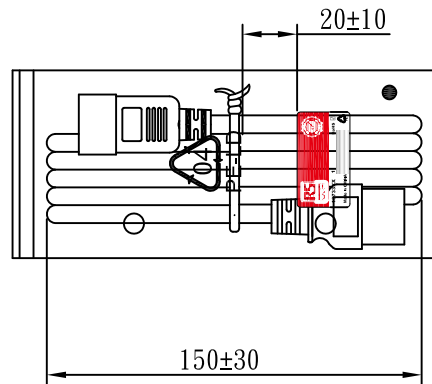

MARKING:

MARKING:

WIRING COLOR:

- E: Yellow/Green
- N: Blue
- L: Brown

LENGED ON CORD: (E06-14)

SGIS <VDE> KEMA-KEUR 认证 <VDE> △ CEBC 809 S D N F
NF-USE 1346 IEMMEQU H05VV-F 3G 1.5mm² 300/500V -LF- CE

No	BOM ITEM	Q' TY	P/N
1	97606-1 TERMINAL	2 pcs	BBN97606
2	97607-1 TERMINAL	1 pcs	BBN97607
3	IS-018 INNER BODY(RED)	1 pcs	
4	PVC 45P (SA87, IS-018)	30 g	RPP045XF
5	98739PS-0 BLADE	3 pcs	BBP98739
6	IS-16 INNER BODY(RED)	1 set	
7	PVC 45P (SA87, IS-16B)	30 g	RPP045XF
8	PE TIE (WHITE, 6 inch)	1 pcs	KBW10006
9	PE BAG(100*240)	1 pcs	KPR10024
10	LABEL(45*25)	1 pcs	

NOTE:1. CORD 128
2. CONTENT 1373378

CABLE	H05VV-F 3G 1.5 DENT PRINT CT-XF(RED)				
PLUG	IS-018 + IS-16B	LENGTH	1000	UNIT	mm
CLIENT	NAME	First connectivity	N/W	UNIT	kg
	P/N	1373378	SG DWG	SR-172524-16	VER. A
				Design. by	楊東 17.07.17
				Review. by	楊望春 17.07.17
				Approval. by	朱曉玲 17.07.17
X8B JE3016 XF 100 01					