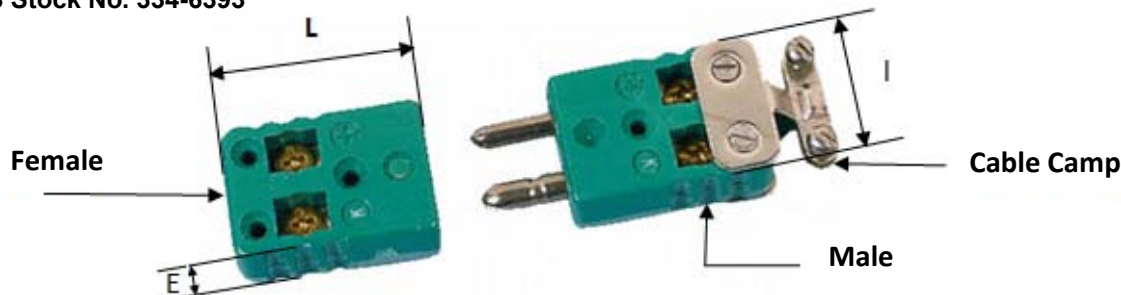

Data sheet

CONNECTOR TC

ENGLISH

RS Stock No. 334-6393

THERMOCOUPLE CONNECTOR	
MAXIMAL TEMPERATURE :	
<ul style="list-style-type: none"> • Standard : 200°C • High Temperature (HT) : 420°C 	
USE : Connector for thermocouple with quick connection without screwing (jab in)	
COLORS :	
<ul style="list-style-type: none"> • <u>Standard :</u> K : Green J : Black S : Orange • <u>High Temperature :</u> Red 	
DIMENSIONS : L = 33.34 mm; l = 25.4 mm; E = 12.7 mm	
OPTIONS : Cable camp	

Other Dimension :

Type	J	K	S
Male			
Standard	334-2694	334-2672	
Standard HT		370-6650	370-6666

Type	J	K	S
Female			
Standard	334-2717	334-2701	
Standard HT		370-6672	370-6694

	Code
Cable camp	334-6393