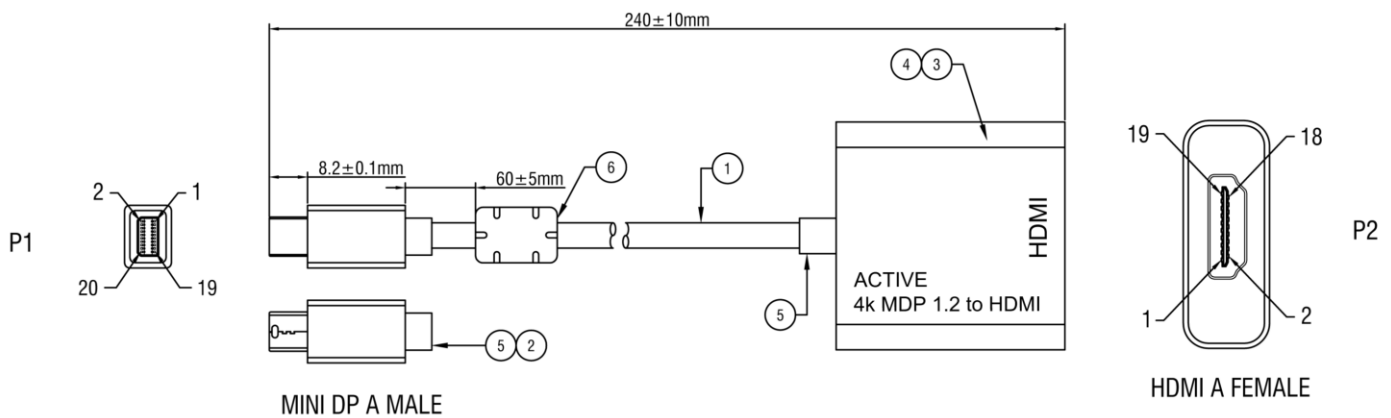

Datasheet

RS PRO 24cm Active Mini DisplayPort to HDMI Adapter

Stock number: 2369127

EN

The Mini DisplayPort to HDMI cable adapter will allow you to connect a high-definition monitor, projector or LCD TV to a MacBook, Laptop or graphics card with a Mini DisplayPort connection. UL20276 Approved Cable

Mini DisplayPort Version 1.2 allow a greater resolution of 4k allowing the connection of multiple displays.

6	FERRITE CORE SIZE: 9.8*13.5*6.35mm
5	45P PVC BLACK
4	HDMI A FEMALE BLACK ASSEMBLY SHELL
3	HDMI A FEMALE (BLACK INSULATION GOLD PLATED) +PCB'A
2	MINI DP MALE (WHITE INSULATION GOLD PLATED)
1	UL20276(32#*1P+D+AL/MY)*5C+AL+B OD:5.0mm BLACK COLOR PVC JACKET
NUMBER	PRODUCT SPECIFICATIONS