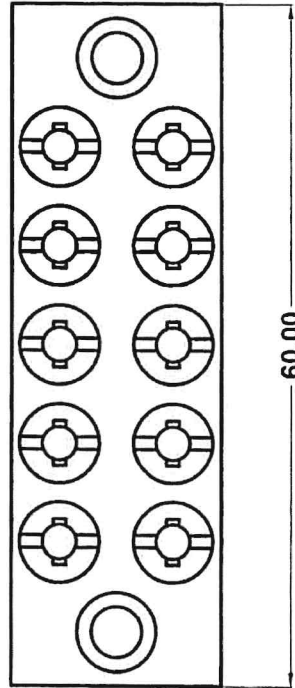

Datasheet

RS Pro 5 Way Double Screw Earth Block, Screw Down 0 to 16 mm², 60.00mm length

RS Stock No: **283-0746**

Product Details

RS Pro 5-way double screw earth block has a brass housing and screw down terminal for easy installation. It supports wire size up to 16 mm². It measures 60 x 18.50 x 12.20 mm.

Features and Benefits

- 5-Way double screw earth block
- Brass housing
- Screw down termination
- Wire size up to 16 mm²
- Measures 60 x 18.50 x 12.20 mm

ENGLISH

Specifications:

Cable CSA	0 to 16 mm ²
Colour	Grey
Earth Block Type	Double Screw
Height	12.20 mm
Housing Material	Brass
Length	60 mm
Number of Ways	5
Termination Method	Screw Down
Width	18.50 mm
Wire Size	0 to 16 mm ²

Drawing (mm):

M5 SCREW

ITEM DESCRIPTION:-

BRASS EARTH BAR 5 WAY

2830746

REV DATE COMMENTS

UNLESS SPECIFIED GENERAL TOLERANCE (REF. ISO 2768 - M)

SIZE: A4

SCALE: N.T.S

NOTE :- ALL DIMENSIONS ARE IN MM

NAME DATE SIGN
V.K.K 19/09/2010
K.P.V 19/09/2010
K.P.V 19/09/2010

MATERIAL: BRASS

FINISH: TIN PLATED

DRN CHD APPR

WEIGHT: