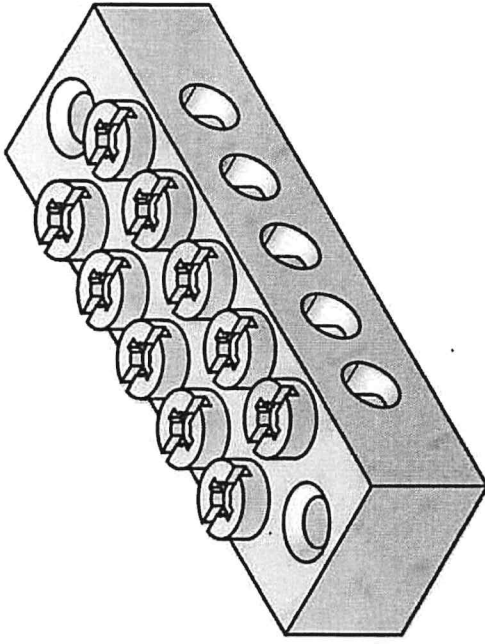

Datasheet

RS Pro 5 Way Double Screw Earth Block, Screw Down 0 to 16 mm², 60.00mm length

RS Stock No: **283-0746**

Product Details

RS Pro 5-way double screw earth block has a brass housing and screw down terminal for easy installation. It supports wire size up to 16 mm². It measures 60 x 18.50 x 12.20 mm.

Features and Benefits

- 5-Way double screw earth block
- Brass housing
- Screw down termination
- Wire size up to 16 mm²
- Measures 60 x 18.50 x 12.20 mm

ENGLISH

Specifications:

Cable CSA	0 to 16 mm ²
Colour	Grey
Earth Block Type	Double Screw
Height	12.20 mm
Housing Material	Brass
Length	60 mm
Number of Ways	5
Termination Method	Screw Down
Width	18.50 mm
Wire Size	0 to 16 mm ²

Drawing (mm):

M5 SCREW

ITEM DESCRIPTION:-

BRASS EARTH BAR 5 WAY

2830746

REV DATE COMMENTS

UNLESS SPECIFIED GENERAL TOLERANCE (REF. ISO 2768 - M)

SIZE: A4

SCALE: N.T.S

NOTE :- ALL DIMENSIONS ARE IN MM

NAME DATE SIGN
V.K.K 19/09/2010
K.P.V 19/09/2010
K.P.V 19/09/2010

MATERIAL: BRASS

FINISH: TIN PLATED

DRN CHD APPR

WEIGHT: