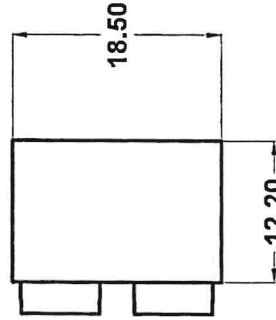

Datasheet

RS Pro 5 Way Double Screw Earth Block, Screw Down 0 to 16 mm², 60.00mm length

RS Stock No: **283-0746**

Product Details

RS Pro 5-way double screw earth block has a brass housing and screw down terminal for easy installation. It supports wire size up to 16 mm². It measures 60 x 18.50 x 12.20 mm.

Features and Benefits

- 5-Way double screw earth block
- Brass housing
- Screw down termination
- Wire size up to 16 mm²
- Measures 60 x 18.50 x 12.20 mm

ENGLISH

Specifications:

Cable CSA	0 to 16 mm ²
Colour	Grey
Earth Block Type	Double Screw
Height	12.20 mm
Housing Material	Brass
Length	60 mm
Number of Ways	5
Termination Method	Screw Down
Width	18.50 mm
Wire Size	0 to 16 mm ²

Drawing (mm):

M5 SCREW

ITEM DESCRIPTION:-

BRASS EARTH BAR 5 WAY

2830746

REV DATE COMMENTS

UNLESS SPECIFIED GENERAL TOLERANCE (REF. ISO 2768 - M)

SIZE: A4

SCALE: N.T.S

NOTE :- ALL DIMENSIONS ARE IN MM

NAME DATE SIGN
V.K.K 19/09/2010
K.P.V 19/09/2010
K.P.V 19/09/2010

MATERIAL: BRASS

FINISH: TIN PLATED

DRN CHD APPR

WEIGHT: