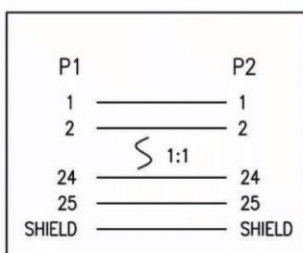

Datasheet

RS PRO 5m D25 to D25 M-M Serial Cable

Stock number: 2369138

EN

The RSPRO 5m D25 Serial Cable has two D25 (male) connectors and all the lines connected straight-through using beige cable.

The connector hoods are made from beige PVC and have a strain relief on the end of the hood to support the cable and to stop the cable from splitting around the hood.

- DB25 Male connectors
- Thumbscrews
- All pins connected
- 28awg
- Shield and drain
- Gold flashed contacts

No.	DESCRIPTION	Q'TY
4	BLACK PVC TUBE ϕ 3.0*30mm	2
	ALUMINUM FOIL 33*110mm	2
	MOLDED PE COLOR TRANSPARENT	
	MOLDED PVC BEIGE	
3	NON-UL 25C 28AWG, ALUM-MYLAR FOIL SHIELDING WITH DRAIN WIRE OD 7.0mm, JACKET BEIGE	L-10mm
2	MOLDED THUMBSCREW #4-40, LENGTH 46.5mm, BEIGE	4
1	DB25 MALE, GOLD FLASH ON CONTACTS, BLUE INSULATOR	2