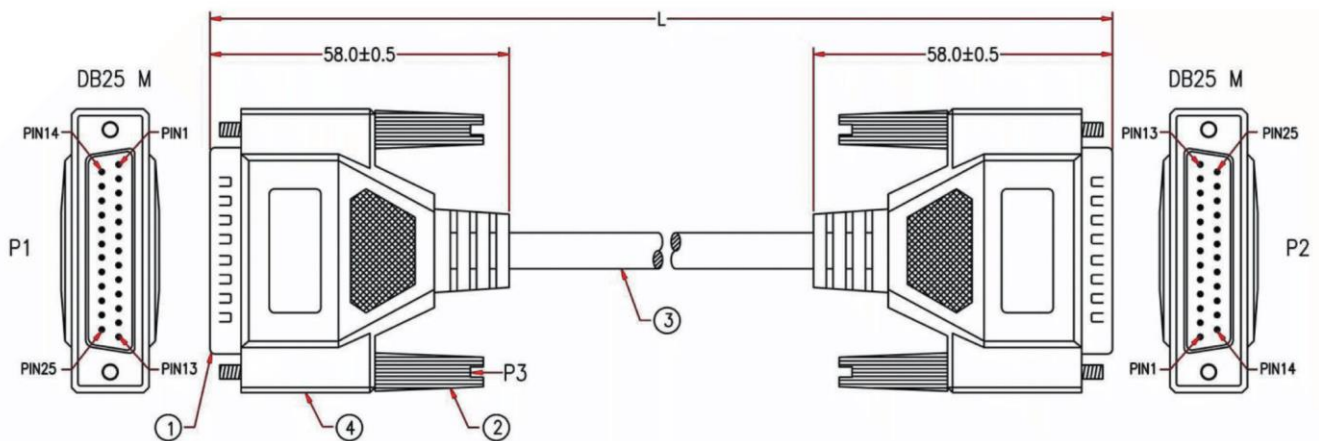

Datasheet

RS PRO 5m D25 to D25 M-M Serial Cable

Stock number: 2369138

EN

The RSPRO 5m D25 Serial Cable has two D25 (male) connectors and all the lines connected straight-through using beige cable.

The connector hoods are made from beige PVC and have a strain relief on the end of the hood to support the cable and to stop the cable from splitting around the hood.

- DB25 Male connectors
- Thumbscrews
- All pins connected
- 28awg
- Shield and drain
- Gold flashed contacts

No.	DESCRIPTION	Q'TY
4	BLACK PVC TUBE ϕ 3.0*30mm	2
	ALUMINUM FOIL 33*110mm	2
	MOLDED PE COLOR TRANSPARENT	
	MOLDED PVC BEIGE	
3	NON-UL 25C 28AWG, ALUM-MYLAR FOIL SHIELDING WITH DRAIN WIRE OD 7.0mm, JACKET BEIGE	L-10mm
2	MOLDED THUMBSCREW #4-40, LENGTH 46.5mm, BEIGE	4
1	DB25 MALE, GOLD FLASH ON CONTACTS, BLUE INSULATOR	2