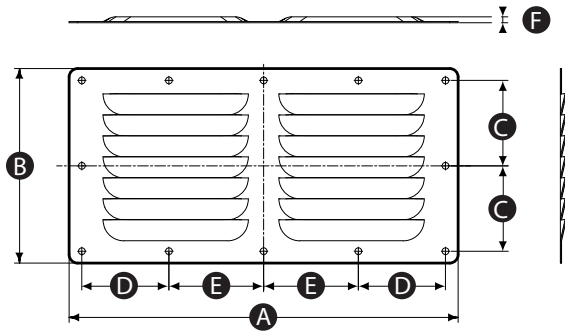

Datasheet

Stainless Steel Louvred Ventilator

Description

Polished double vent

Material

Stainless steel 304

Finish

Electrolytic polish

Part No.	A	B	C	D	E	F
3487315	230	115	50.5	51.5	56	3.5