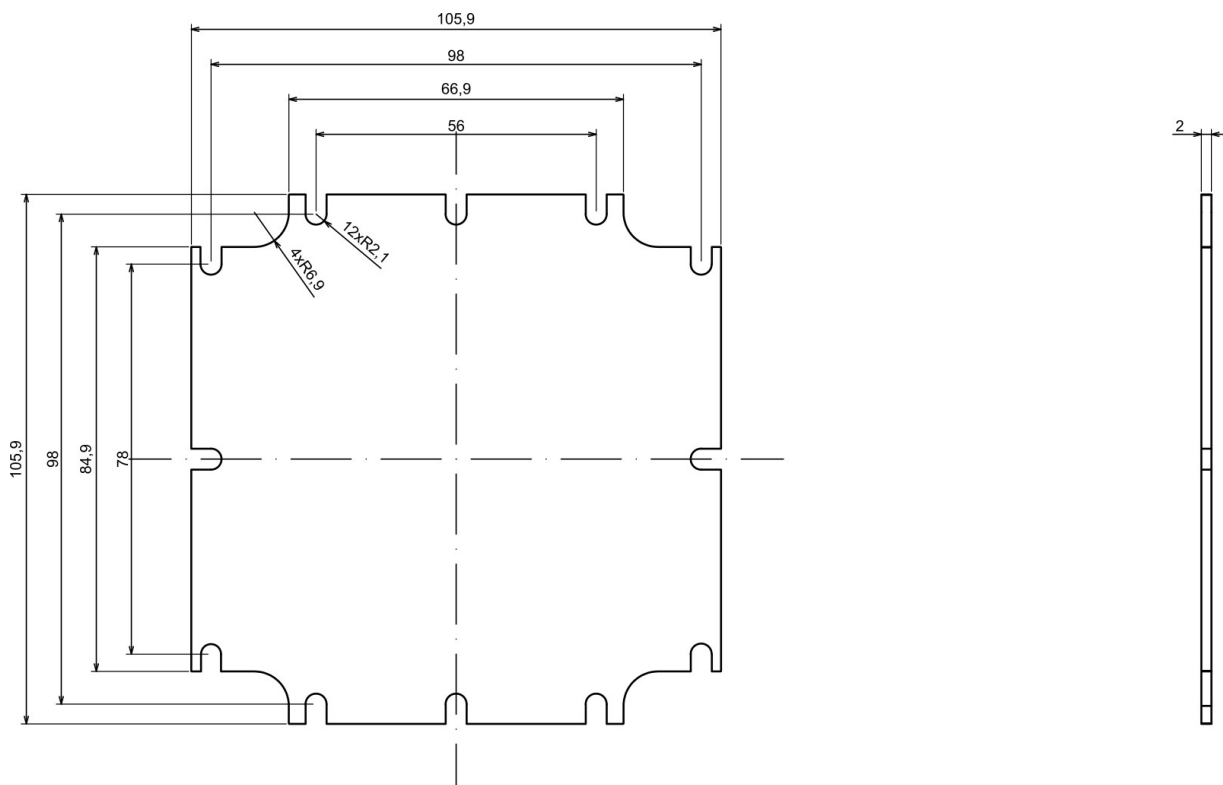

## RS PRO Mounting Board

Stock number: 1920704

EN

## Features and Benefits

- Made of galvanized steel

[rspro.com](http://rspro.com)

All dimensions are given within +/-0,5mm tolerance

CE