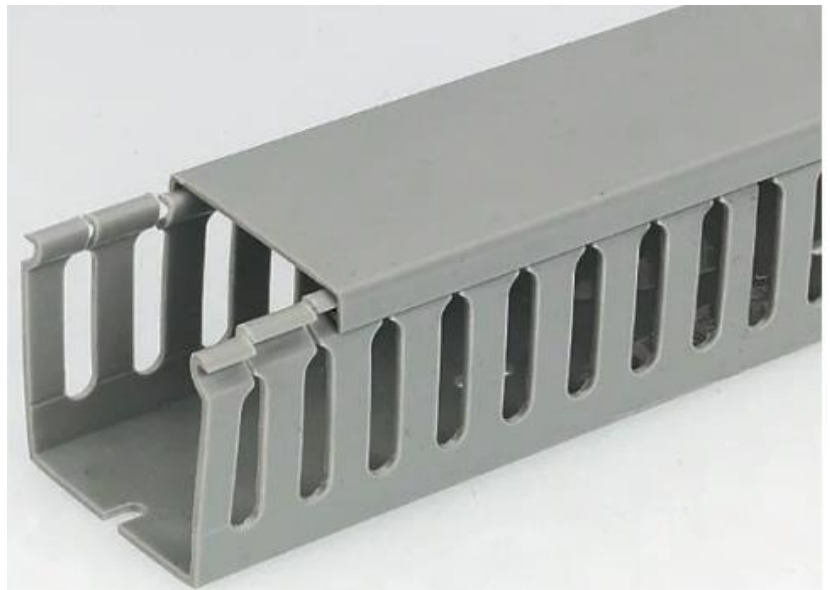

FEATURES

- Cable protection
- Slotted construction
- Significantly lower fire risk, due to self-extinguishing nature
- Slot gaps are 8mm

RS PRO Grey Slotted Panel Trunking - Open Slot, W40 mm x D60mm, L2m, PVC

RS Stock No.: 758-9282

RS Professionally Approved Products bring to you professional quality parts across all product categories. Our product range has been tested by engineers and provides a comparable quality to the leading brands without paying a premium price.