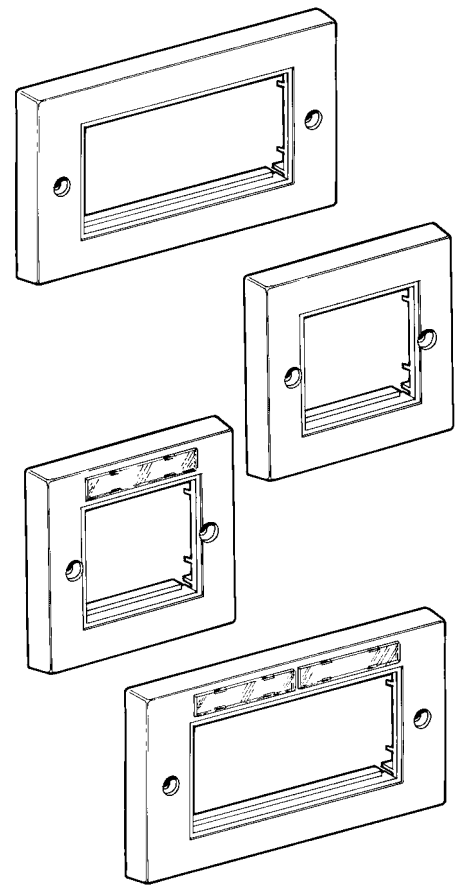

**Features and Benefits**

The Euromod system of wallplates provides a flexible and versatile method of installation. This modular system offers a wide range of wallplates and modules that allows the user to install as many or as few data or voice outlets as required. The system caters for small and large systems alike.

The Euromod Single and Double gang wallplate system is the basis of this modular approach. The single gang wallplate has a 50 x 50mm aperture and the double gang a 50 x 100mm aperture, which accepts two (*single gang*) or four (*double gang*) of the Euromod range of data, voice or blank modules (*modules have a 25 x 50mm fascia size*).

The polished face of these wallplates offers a quality finish, ideal for office installations and the styling complements most UK style electrical power outlets.

- 50 x 50mm aperture size (single gang)
- 50 x 100mm aperture size (double gang)
- Available with or without labelling facility
- Fixing screws provided
- Quality polished finish
- Accepted by all UK backboxes

**Ancillary Products**

Order No.	Description
17-0414-02	Full Blank Module 50 x 50mm
17-0413-02	Half Blank Module 25 x 50mm
17-0413-02	Quarter Blank 12.5 x 50mm

For details of Euromod data & voice modules, Euromod Single & Double Gang UK Backboxes contact Customer Services.