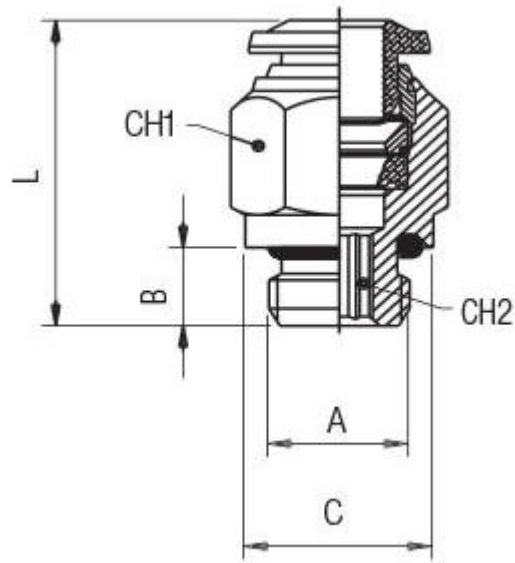

Product Description

The RS PRO straight male adaptor (parallel) works in - 0.99 bar to 20 bar pressure range. It is mainly used in dairy, coffee machine, vending, food & beverage, medical, vacuum applications. It is available in brass with Food Grade coating. In combination with FEP tubes, it is the most demanded solution for the Food & Beverage market. Because of the special coating it can be used also in aggressive environment. RoHS and REACH compliant.

General Specifications

Material	Nickel Plated Brass
Applications	Lubrication System, Cooling System, Pneumatic Machinery Equipment

Mechanical Specifications

Connection Type	Threaded, Tube
Tube Connection Size	8
Coupling Gender	Male
Threaded Connection	1/8in Male
Thread Size	1/8in
Hose Barb Connection	8mm
Mounting Hole Diameter	13mm
Wrench Size1	14
Wrench Size2	5
Length	25mm

Operation Environment Specifications

Minimum Operating Temperature	-15°C
Maximum Operating Temperature	190°C

Similar Products

Parameters	2312744	2312745
Brand	RS PRO	RS PRO
Connection Type	Threaded, Tube	Threaded, Tube
Hose Barb Connection	4	6
Coupling Gender	Male	Male
Threaded Connection	1/8 in Male	1/8 in Male
Thread Size	1/8in	1/8in
Hose Barb Connection	4mm	6mm
Mounting Hole Diameter	13mm	13mm
Wrench Size1	10	13
Wrench Size2	2	4
Length	21mm	23.5mm