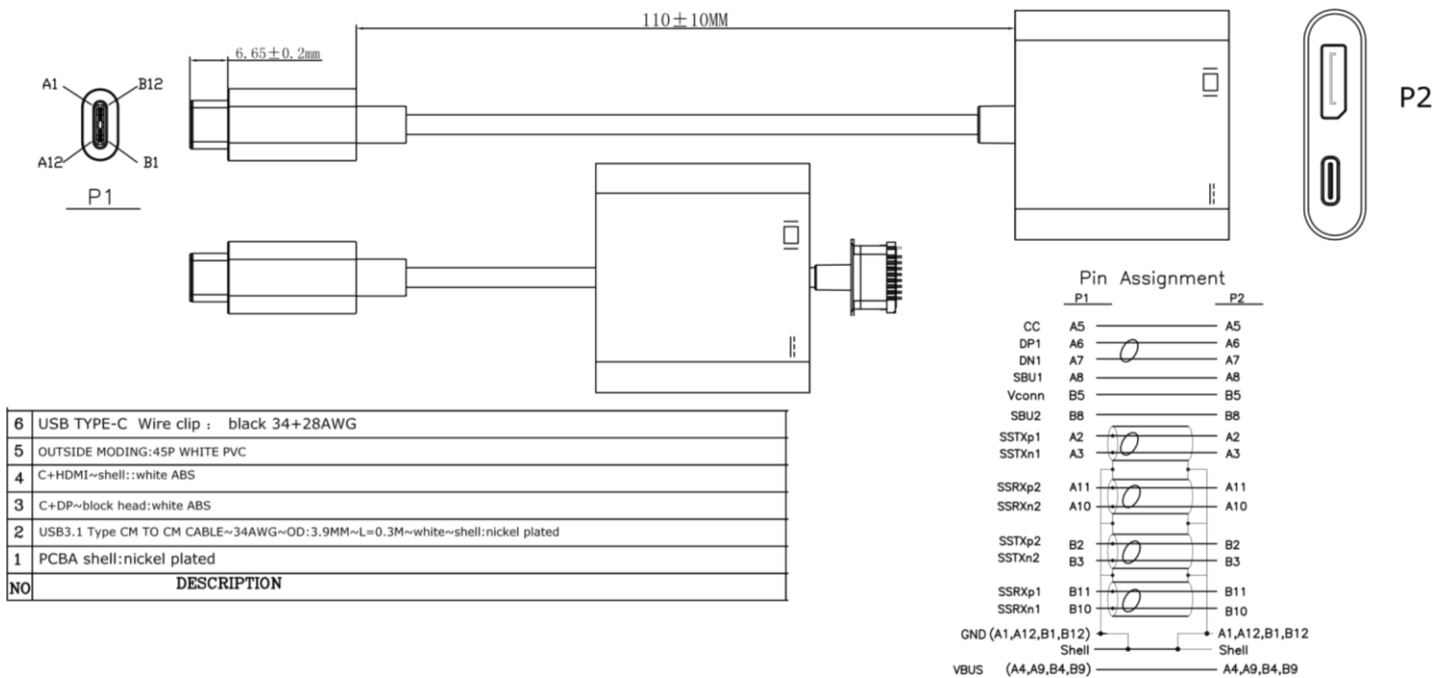

Datasheet

RS PRO 15cm USB Type C M – Type DisplayPort F Adapter with PD

Stock number: 192-4684

EN

The RS PRO 15cm USB type C male to DisplayPort female cable has a white PVC jacket and ABS shell. The cable flex has copper wire conductors and drain wire, with an aluminium braid, foil shielding and has an outer diameter of 3.9mm. This adapter is capable of 4k@60Hz (HBR2) and comes with power deliver 2.0 (PD 60w). The connectors are nickel and have a strain relief to help avoid the cable splitting around the edge of the boot.