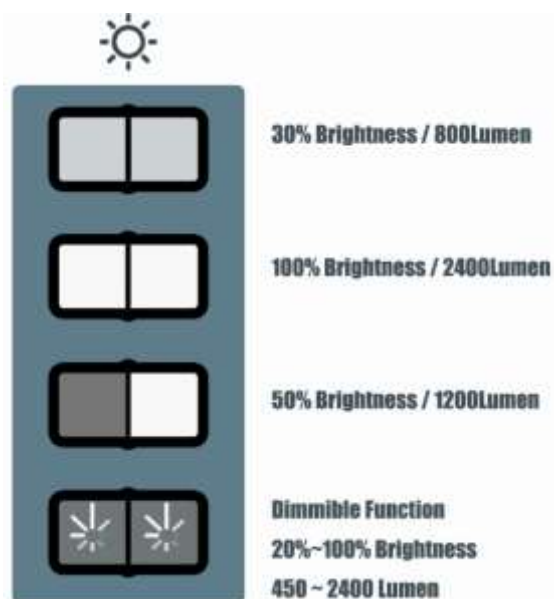

Data sheet

ENGLISH

Stock No. 122-8899

RS PRO 30W RECHARGEABLE LED WORK LIGHT

Specifications:

Working Power	30W
LED Chip/ Brand	SMD2835/SANAN
Lumen output	2300lm
CCT	6000K
CRI	>80
Light Angle	120°
Power supply	Li-ion 7.4V 8800mAh
Work time	100%-2.5h/30%-9h/50%-4.5h
Charge Input	100~240V 50/60Hz 0.6A
Output Input	8.6V 2A
Charge Time	5.5h

Features:

- 1、 Dual 144 Ultra Bright SMD LEDs
- 2、 Power Button with 3 settings: High/Low/Saving mode

3. IP65 Weather Resistant and could be used for outdoor

- 4、 IK08 Impact Resistant Hard Case
- 5、 Rotation angel could be 180 degree