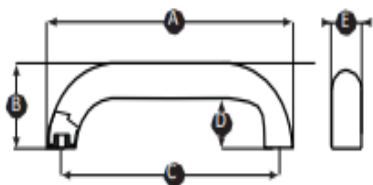

Mechanical Specifications

Length	220mm
Height	60mm
Width	25mm
Fixing Centres	195mm
Thread Type	Machined threads/M6

Approvals

Compliance/Certifications	2011/65/EU and 2015/863
----------------------------------	-------------------------

Part No.	A	B	C	D	E	Thread size
456567	220	60	195	34	25	M6
456541	325	75	300	46	25	M6