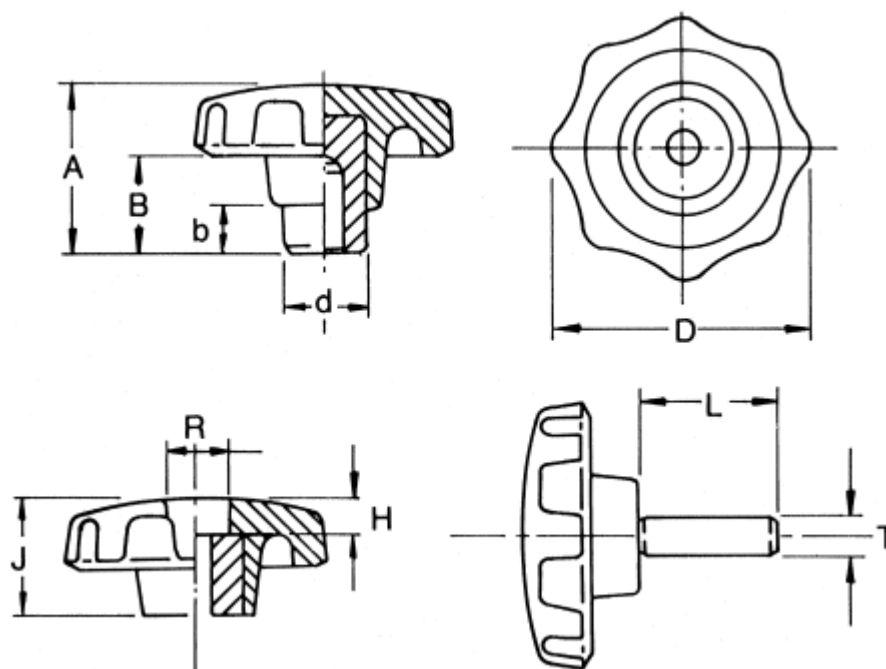

## Product Details

## Specifications:

Thread	M8 x 30
Thread Diameter	M8
Thread Length	30mm
Knob Shape	Multiple Lobes
Mounting Type	Threaded Stud
Knob Diameter	44mm
Body Material	Duroplast
Insert Material	Steel
Colour	Black

Dimensions:

Dimensions (mm)					
T x L	Type/Insert	D	A	d1	B
M6 x 15	Male/Steel	32	27	12	17
M6 x 30	Male/Steel	32	27	12	17
M8 x 20	Male/Steel	44	29	14	16
M8 x 30	Male/Steel	44	29	14	16
M10 x 20	Male/Steel	57	38	19	22
M10 x 30	Male/Steel	57	38	19	22
M5 x 7.5	Female/Brass	32	27	12	17
M6 x 9	Female/Brass	32	27	12	17
M8 x 12	Female/Brass	44	29	14	16
M10 x 15	Female/Brass	44	29	14	16
M6 x 9	Through/Brass	32	27	12	17