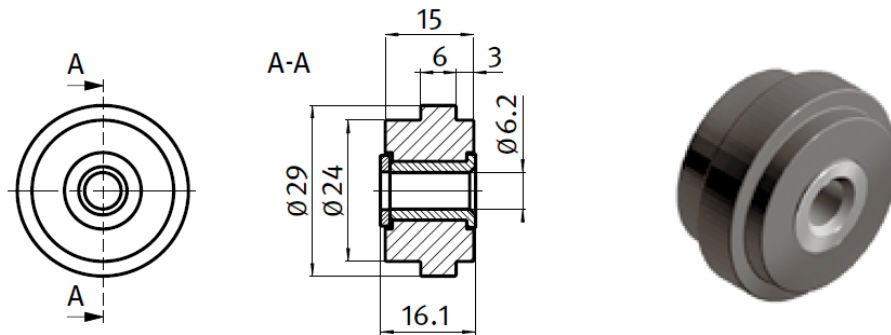

Datasheet

RS PRO Roller Ø29mm

Stock number: 180-9130

EN

Description	To guide moving parts in the slot of the aluminium profile, for Slot 6
Material	Roller: Plastic PA Bush: Steel, zinc plated Washer: Steel, zinc plated
Colour	Black

RS Article no.	Product description	N	Weight [g]
1809130	Roller Nylon PA slot 6	6	8.5

RS Article no.	Product description	Compatible with groove size	Product system	Structural element type
1809130	Roller Nylon PA slot 6	6	30	Sliding door accessories