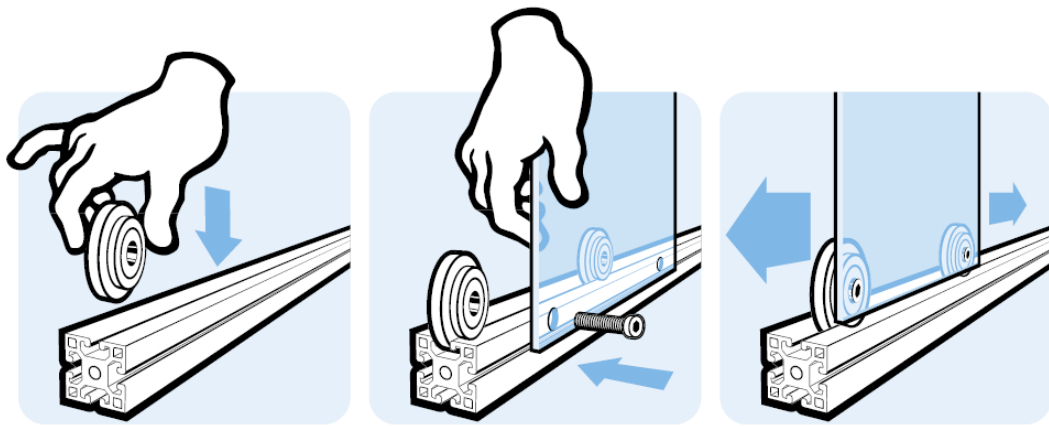

Datasheet

RS PRO Roller Ø29mm

Stock number: 180-9130

EN

Description	To guide moving parts in the slot of the aluminium profile, for Slot 6
Material	Roller: Plastic PA Bush: Steel, zinc plated Washer: Steel, zinc plated
Colour	Black

RS Article no.	Product description	N	Weight [g]
1809130	Roller Nylon PA slot 6	6	8.5

RS Article no.	Product description	Compatible with groove size	Product system	Structural element type
1809130	Roller Nylon PA slot 6	6	30	Sliding door accessories