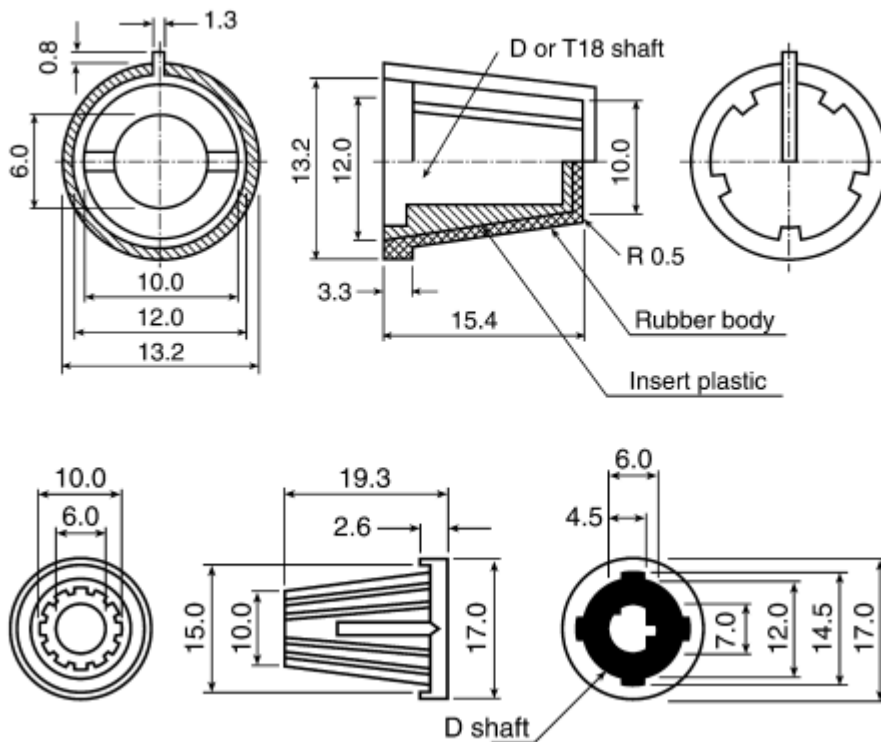

# RS Black 17mm Potentiometer Knob with a Yellow Indicator, 6.4mm Shaft

RS Stock [467-6746](#)

### Dimensions: mm

### Specifications

Body Colour: Black

Indicator Colour: Yellow

Knob Diameter: 17mm

Knob Height: 19.5mm

Knob Type: Push On Knob

Shaft Size: 6.4mm