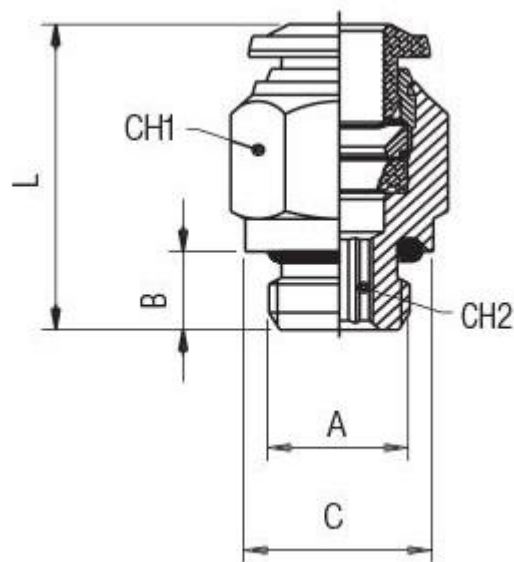

## Mechanical Specifications

<b>Connection Type</b>	Threaded, Tube
<b>Tube Connection Size</b>	8mm
<b>Coupling Gender</b>	Male
<b>Threaded Connection</b>	1/4 in Male
<b>Thread Size</b>	1/4in
<b>Hose Barb Connection</b>	8mm
<b>Mounting Hole Diameter</b>	16mm
<b>Wrench Size1</b>	16
<b>Wrench Size2</b>	6
<b>Length</b>	23mm

## Similar Products

Parameters	2312744	2312745
Brand	RS PRO	RS PRO
Connection Type	Threaded, Tube	Threaded, Tube
Hose Barb Connection	4mm	6mm
Coupling Gender	Male	Male
Threaded Connection	1/8 in Male	1/8 in Male
Thread Size	1/8in	1/8in
Hose Barb Connection	4mm	6mm
Mounting Hole Diameter	13mm	13mm
Wrench Size1	10	13
Wrench Size2	2	4
Length	21mm	23.5mm