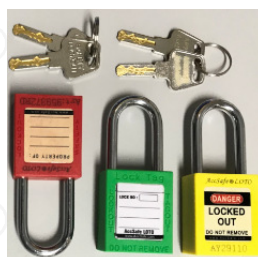

Lock Out Tag Out

AccSafe K02 Safety LOTO Kit with Carry Pouch

Rev 02, 31/Dec/2021

The AccSafe K02 Personal Lockout Tagout Safety Kit is designed for personal effective electrical safety lockout. It includes all necessary components for a safe lockout procedures.

Part No.: 959481
Weight: 720 grams
Bag Colour:
Blue or Red

It includes all necessary components:

- 1* AccSafe Carry Pouch Red Canvas - K01BAG
- 1* AccSafe OSHA Safety Padlock ABS Red with Metal Shackle, c/w 2 Key - 959372RD
- 1* AccSafe Safety Padlock ABS Red with Steel Cable Length 21cm - 959375RD
- 1* AccSafe Lockout Steel HASP with Red Vinyl Coated, Jaw Ø25mm, Hold Up 6 Padlock - 959391
- 2* AccSafe Lockout Grip Circuit Breaker Medium with Adjustable Thumb - 959435
- 1* AccSafe Lockout Grip Circuit Breaker Large with Adjustable Thumb - 959437
- 1* AccSafe Lockout Universal Circuit Breaker - 959434
- 12* AccSafe Lockout Tag "DO NOT OPERATE" with Cable Tie - 959360

S/N	Part No.	Item Description	Unit	QTY
1	K01BAG	AccSafe Carry Pouch Red Canvas (or Blue Colour 959488)	EA	1
2	959372RD	AccSafe OSHA Safety Padlock ABS Red with Metal Shackle, c/w 2 Key	EA	1
3	959375RD	AccSafe Safety Padlock ABS Red with Steel Cable L21cm, c/w 2 key	EA	1
4	959391	AccSafe HK01 Lockout Steel HASP with Red Vinyl Coated, Jaw Ø25mm, For Group Lock Hold Up to 6 Padlocks	EA	1
5	959435	AccSafe Lockout Grip Circuit Breaker Medium with Adjustable Thumb	EA	2
6	959437	AccSafe Lockout Grip Circuit Breaker Large with Adjustable Thumb	EA	1
7	959434	AccSafe Lockout Universal Circuit Breaker Lockout No Tool	EA	1
8	959360	AccSafe Lockout Tag "DO NOT OPERATE" with Cable Tie	Set	12

Optional items available and more

Clamp-on CB Lockout S, M, L

Pin in/out Circuit Breaker Lockout

Padlock in Different Colour

master key available

Plug Lockout Box available in S, M, L

Multi Purpose Cable Lockout