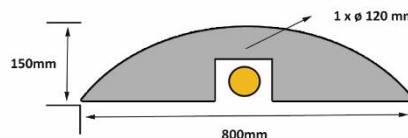

ENGLISH

Customs : 4016999790

Datasheet RS PRO

RS Stock No: 2522789

RS Stock No	Length (mm)	Width (mm)	Height (mm)	Cable protection (mm)	Weight (kg)
2522789	800	500	150	1 x ϕ 120	42

- **Made of:** rubber
- **Colours:** black and white

Specifications :

- Heavy duty cable and hose protection
- 4 eyes cat and 2 reflective arrows 3M quality
- 1 cable groove with diameter ϕ 120 mm
- Links as option
- Asphalt fixations (ref: 2522839) or concrete as option, adhesive bonding is possible
- Avoid over long contact with hydrocarbons
- Made of 100% rubber
- Use temperature: $-40/+60^{\circ}\text{C}$
- Can support vehicles up to 40 Tons
- Advised speed of crossing: 5 km/h
- **Traffic restriction for cars**