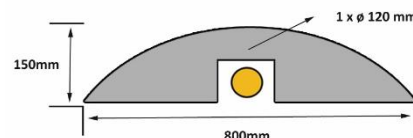

Características :

- Protección de cables y manguera para vehículos pesados
- Equipado con 4 reflectores y 2 flechas reflectantes para una buena visibilidad
- Para 1 cable con un diámetro de ϕ 120mm
- H de unión en opción
- Asfalto (ref: 2522839) o cemento fijaciones opcionales, pegamento posible
- Evite el contacto prolongado con hidrocarburos
- Hecho de 100% caucho
- Temperatura de utilización $-40/+60^{\circ}\text{C}$
- Resiste el paso de vehículos de hasta 40T
- Velocidad de paso recomendada: 5 km/h
- **PRECAUCIÓN** Se recomienda restringir el tráfico en coche o con precaución