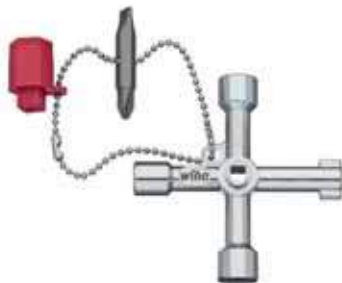

Switch cabinet key pen shape

1/4" in blister pack

SB 246 81

Order-No.								
39076	5-8	9	3-5	7,0	PH2	T20 / T25	x	1

Nut driver insert set gripper

Hexagon with ratchet 3/8" and adapter for screwdriver in blister pack 3-pcs.

SB 246 02

Order-No.		
20783	x	1
Nut driver insert gripper 3/8"		
Ratchet 3/8"		
Adapter 3/8"		

Switch cabinet key cross shape

246 67

Order-No.						
36114	5-8	9	3-5	7,0	PH2	1

Nut driver insert gripper

3/8" in blister pack

SB 246 01

Order-No.							
20554	7-19	3/8	25,4	53,5	x		1